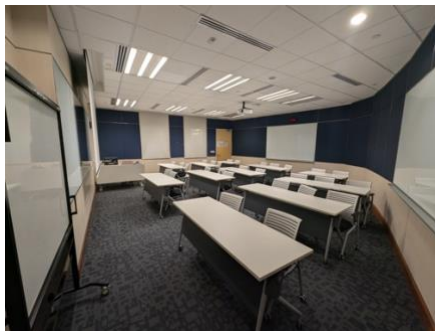

Seminar Room 3

Level 1, Stephen Riady Centre
(UT25-01-16)

Venue Description:

Capacity: **30**
 Projection: **Single**
 PC: **Windows 11 Desktop PC**
 Display: **WACOM Interactive Pen Display**
 Visualizer: **Upon Request**
 AV Control: **Touch Panel**
 Microphone: **Panasonic Pendant Mic**
 Accessories: **HDMI Cable w USB C Adapter**
Wireless Presentation
LCD Viewing Display

Seminar Room 4

Level 1, Stephen Riady Centre
(UT25-01-15)

Venue Description:

Capacity: **30**
Projection: **Single**
PC: **Windows 11 Desktop PC**
Display: **WACOM Interactive Pen Display**
Visualizer: **Upon Request**
AV Control: **Touch Panel**
Microphone: **Panasonic Pendant Mic**
Accessories: **HDMI Cable w USB C Adapter**
Wireless Presentation
LCD Viewing Display

Seminar Room 7

Level 2, Stephen Riady Centre
(UT25-02-02)

Venue Description:

Capacity: **30**
Projection: **Single**
PC: **Windows 10 Desktop PC**
Display: **WACOM Interactive Pen Display**
Visualizer: **Upon Request**
AV Control: **Button Panel**
Microphone: **NA**
Accessories: **HDMI Cable w USB C Adapter**

Seminar Room 8

Level 2, Stephen Riady Centre
(UT25-02-03)

Venue Description:

Capacity: **30**
Projection: **Single**
PC: **Windows 10 Desktop PC**
Display: **WACOM Interactive Pen Display**
Visualizer: **Upon Request**
AV Control: **Button Panel**
Microphone: **NA**
Accessories: **HDMI Cable w USB C Adapter**