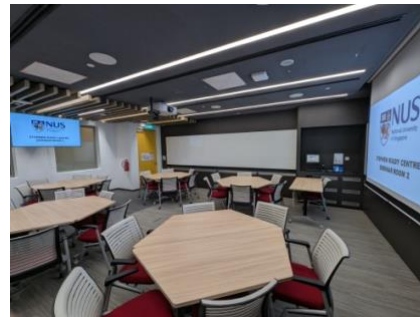

Seminar Room 1

Level 1, Stephen Riady Centre
(UT25-01-18)

Venue Description:

Capacity: **30**
 Projection: **Single**
 PC: **Windows 11 Desktop PC**
 Display: **WACOM Interactive Pen Display**
 Visualizer: **Upon Request**
 AV Control: **Touch Panel**
 Microphone: **Panasonic Pendant Mic**
 Accessories: **HDMI Cable w USB C Adapter**
Wireless Presentation
LCD Viewing Display

Seminar Room 2

Level 1, Stephen Riady Centre
(UT25-01-17)

Venue Description:

Capacity: **30**
 Projection: **Single**
 PC: **Windows 11 Desktop PC**
 Display: **WACOM Interactive Pen Display**
 Visualizer: **Upon Request**
 AV Control: **Touch Panel**
 Microphone: **Panasonic Pendant Mic**
 Accessories: **HDMI Cable w USB C Adapter**
Wireless Presentation
LCD Viewing Display

Seminar Room 3

Level 1, Stephen Riady Centre
(UT25-01-16)

Venue Description:

Capacity: **30**
 Projection: **Single**
 PC: **Windows 11 Desktop PC**
 Display: **WACOM Interactive Pen Display**
 Visualizer: **Upon Request**
 AV Control: **Touch Panel**
 Microphone: **Panasonic Pendant Mic**
 Accessories: **HDMI Cable w USB C Adapter**
Wireless Presentation
LCD Viewing Display

Seminar Room 6

Level 1, Stephen Riady Centre
(UT25-01-11)

Venue Description:

Capacity: **30**
Projection: **Single**
PC: **Windows 10 Desktop PC**
Display: **WACOM Interactive Pen Display**
Visualizer: **Upon Request**
AV Control: **Button Panel**
Microphone: **NA**
Accessories: **HDMI Cable w USB C Adapter**