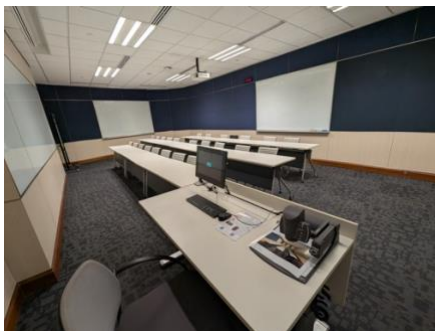

Seminar Room 3

Level 1, Stephen Riady Centre
(UT25-01-16)

Venue Description:

Capacity: **30**
 Projection: **Single**
 PC: **Windows 11 Desktop PC**
 Display: **WACOM Interactive Pen Display**
 Visualizer: **Upon Request**
 AV Control: **Touch Panel**
 Microphone: **Panasonic Pendant Mic**
 Accessories: **HDMI Cable w USB C Adapter**
Wireless Presentation
LCD Viewing Display

Seminar Room 4

Level 1, Stephen Riady Centre
(UT25-01-15)

Venue Description:

Capacity: **30**
Projection: **Single**
PC: **Windows 11 Desktop PC**
Display: **WACOM Interactive Pen Display**
Visualizer: **Upon Request**
AV Control: **Touch Panel**
Microphone: **Panasonic Pendant Mic**
Accessories: **HDMI Cable w USB C Adapter**
Wireless Presentation
LCD Viewing Display

Seminar Room 8

Level 2, Stephen Riady Centre
(UT25-02-03)

Venue Description:

Capacity: **30**
Projection: **Single**
PC: **Windows 10 Desktop PC**
Display: **WACOM Interactive Pen Display**
Visualizer: **Upon Request**
AV Control: **Button Panel**
Microphone: **NA**
Accessories: **HDMI Cable w USB C Adapter**

Seminar Room 9

Level 2, Stephen Riady Centre
(UT25-02-04)

Venue Description:

Capacity: **30**
Projection: **Single**
PC: **Windows 10 Desktop PC**
Display: **WACOM Interactive Pen Display**
Visualizer: **Upon Request**
AV Control: **Button Panel**
Microphone: **NA**
Accessories: **HDMI Cable w USB C Adapter**