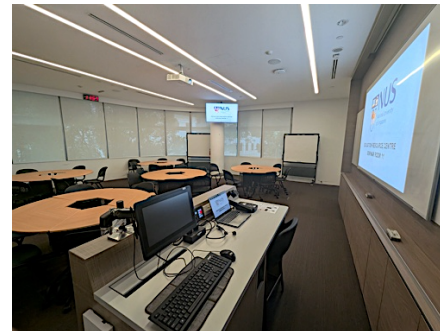

Seminar Room 8

Level 2, Education Resource Centre
(UT23-02-14)

Venue Description:

Capacity: **30**
Projection: **Single**
PC: **Windows 11 Desktop PC**
Display: **WACOM Interactive Pen Display**
Visualizer: **Aver Visualizer**
AV Control: **Button Panel**
Microphone: **Panasonic Pendant Mic**
Accessories: **HDMI Cable w USB C Adapter**
Wireless Presentation
LCD Viewing Display

Seminar Room 9

Level 2, Education Resource Centre
(UT23-02-04)

Venue Description:

Capacity: 30
Projection: Single
PC: Windows 11 Desktop PC
Display: WACOM Interactive Pen Display
Visualizer: Aver Visualizer
AV Control: Button Panel
Microphone: Panasonic Pendant Mic
Accessories: HDMI Cable w USB C Adapter
Wireless Presentation
LCD Viewing Display

Seminar Room 10

Level 2, Education Resource Centre
(UT23-02-05)

Venue Description:

Capacity: 30
Projection: Single
PC: Windows 11 Desktop PC
Display: WACOM Interactive Pen Display
Visualizer: Aver Visualizer
AV Control: Button Panel
Microphone: Panasonic Pendant Mic
Accessories: HDMI Cable w USB C Adapter
Wireless Presentation
LCD Viewing Display

Seminar Room 11

Level 2, Education Resource Centre
(UT23-02-06)

Venue Description:

Capacity: 30
Projection: Single
PC: Windows 11 Desktop PC
Display: WACOM Interactive Pen Display
Visualizer: Aver Visualizer
AV Control: Button Panel
Microphone: Panasonic Pendant Mic
Accessories: HDMI Cable w USB C Adapter
Wireless Presentation
LCD Viewing Display