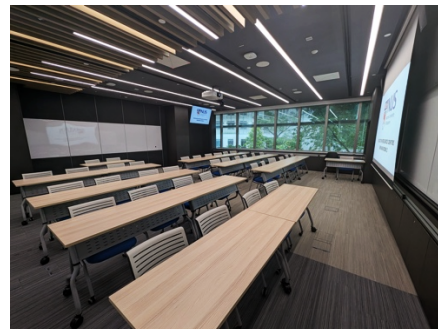

Venue Description:

Capacity: **36**
Projection: **Single**
PC: **BYOD (Bring Your Own Device)**
Display: **NA**
Visualizer: **Upon Request**
AV Control: **Touch Panel**
Microphone: **Panasonic Pendant Mic**
Accessories: **HDMI Cable w USB C Adapter**
Wireless Presentation
LCD Viewing Display