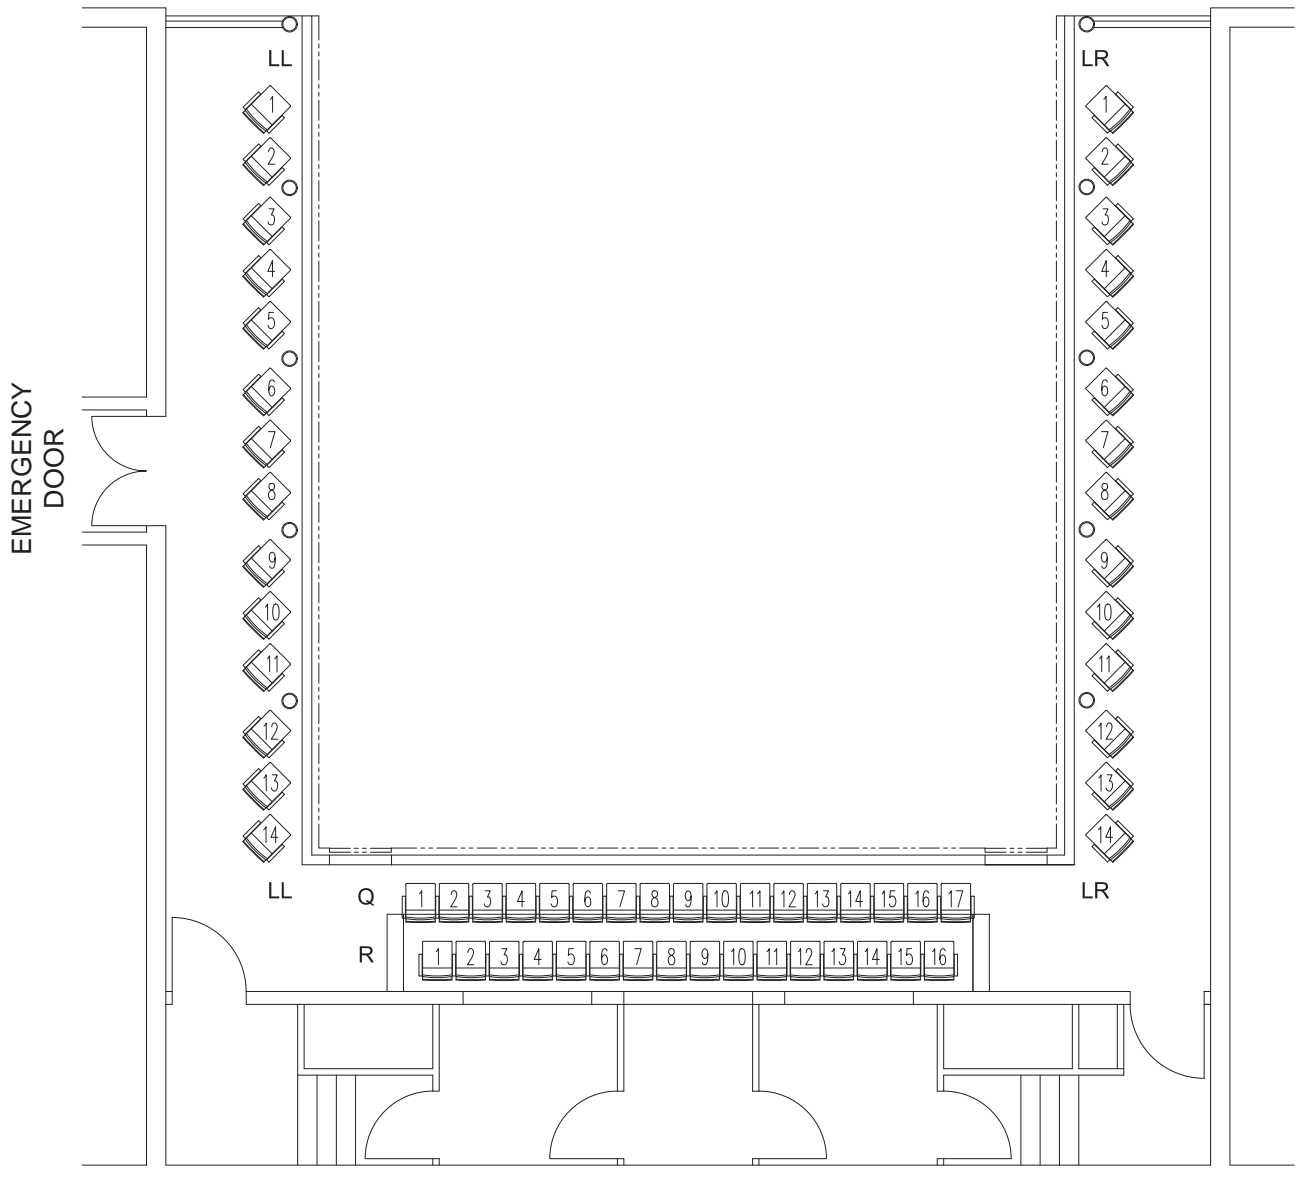

UCC THEATRE - STALLS (LEVEL 1)
PLAN A - FULL SEATING
244 SEATS
DEFAULT SET-UP

STAGE

UCC THEATRE - STALLS (LEVEL 1)

PLAN B - ROWS A-C RETRACTED

193 SEATS

ADDITIONAL COST APPLIES FOR INSTALLATION AND REMOVAL OF SEATS

UCC THEATRE - STALLS (LEVEL 1)

PLAN C - ROWS A-F RETRACTED

142 SEATS

ADDITIONAL COST APPLIES FOR INSTALLATION AND REMOVAL OF SEATS

UCC THEATRE - UPPER STALLS (LEVEL 1)

61 SEATS

DEFAULT SET-UP

STAGE

UCC THEATRE - CIRCLE (LEVEL 2)

120 SEATS

DEFAULT SET-UP

STAGE