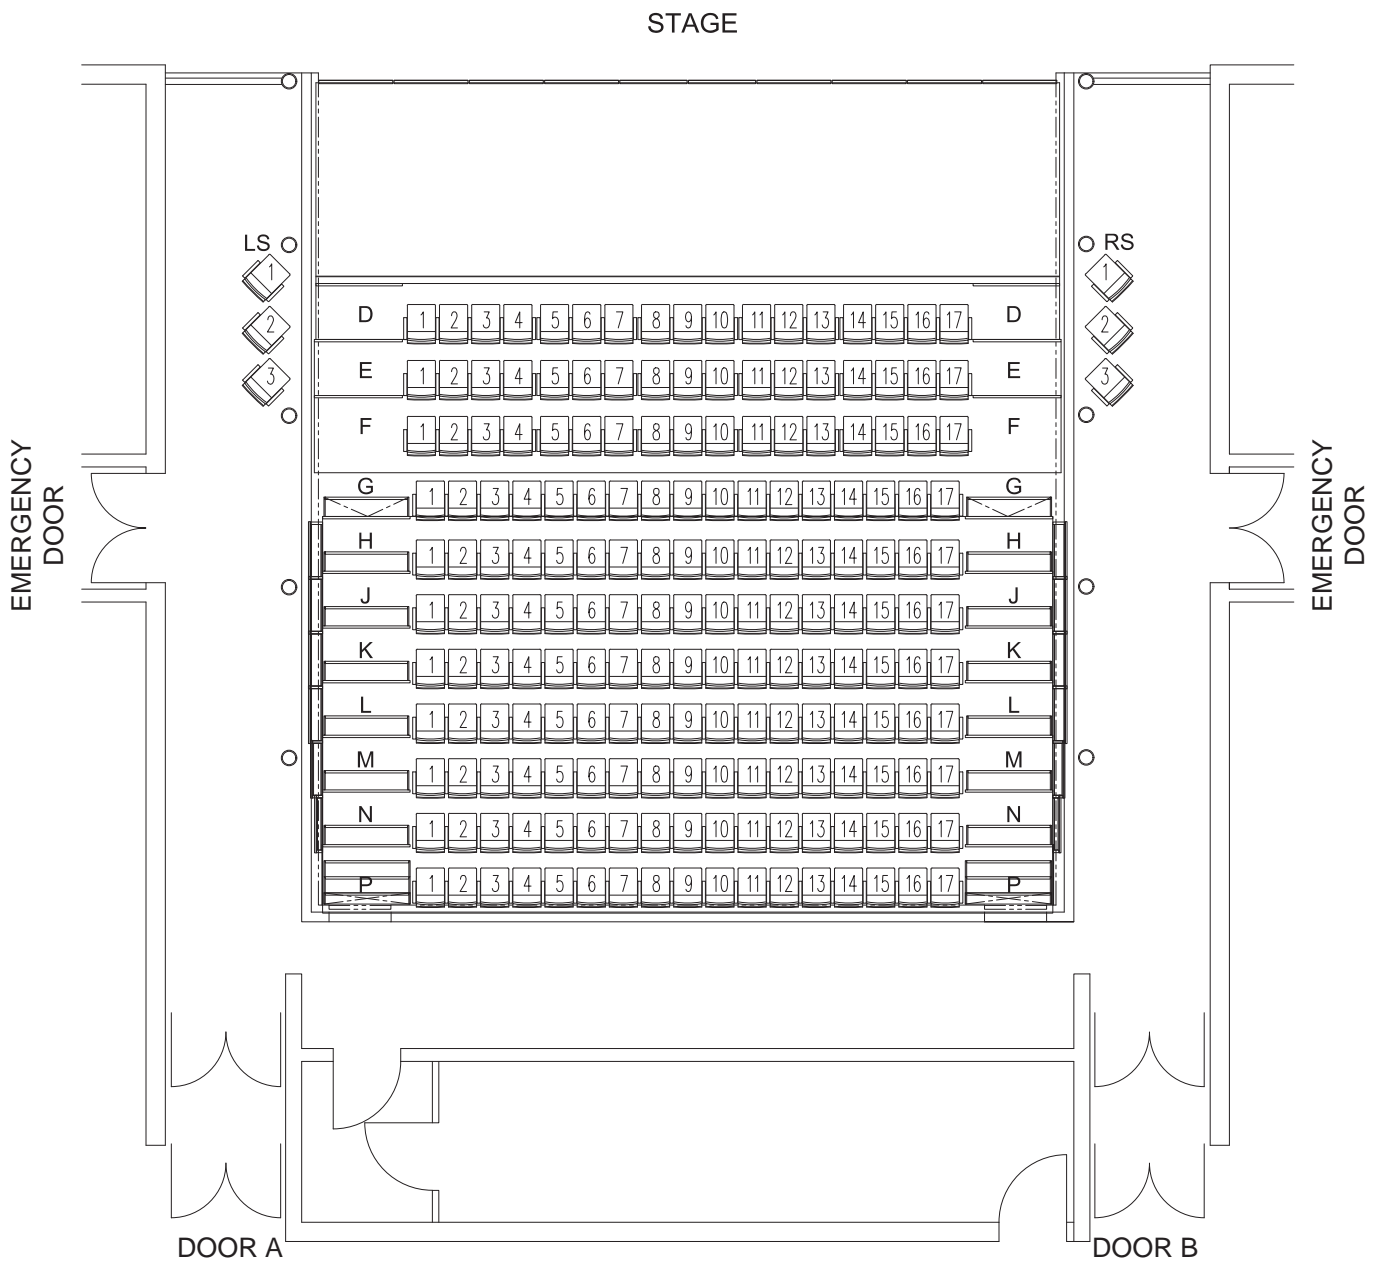

UCC THEATRE - STALLS (LEVEL 1)
PLAN A - FULL SEATING
244 SEATS
DEFAULT SET-UP

STAGE

UCC THEATRE - STALLS (LEVEL 1)

PLAN B - ROWS A-C RETRACTED

193 SEATS

ADDITIONAL COST APPLIES FOR INSTALLATION AND REMOVAL OF SEATS

UCC THEATRE - STALLS (LEVEL 1)

PLAN C - ROWS A-F RETRACTED

142 SEATS

ADDITIONAL COST APPLIES FOR INSTALLATION AND REMOVAL OF SEATS

UCC THEATRE - UPPER STALLS (LEVEL 1)

61 SEATS

DEFAULT SET-UP

STAGE

UCC THEATRE - CIRCLE (LEVEL 2)

120 SEATS

DEFAULT SET-UP

STAGE