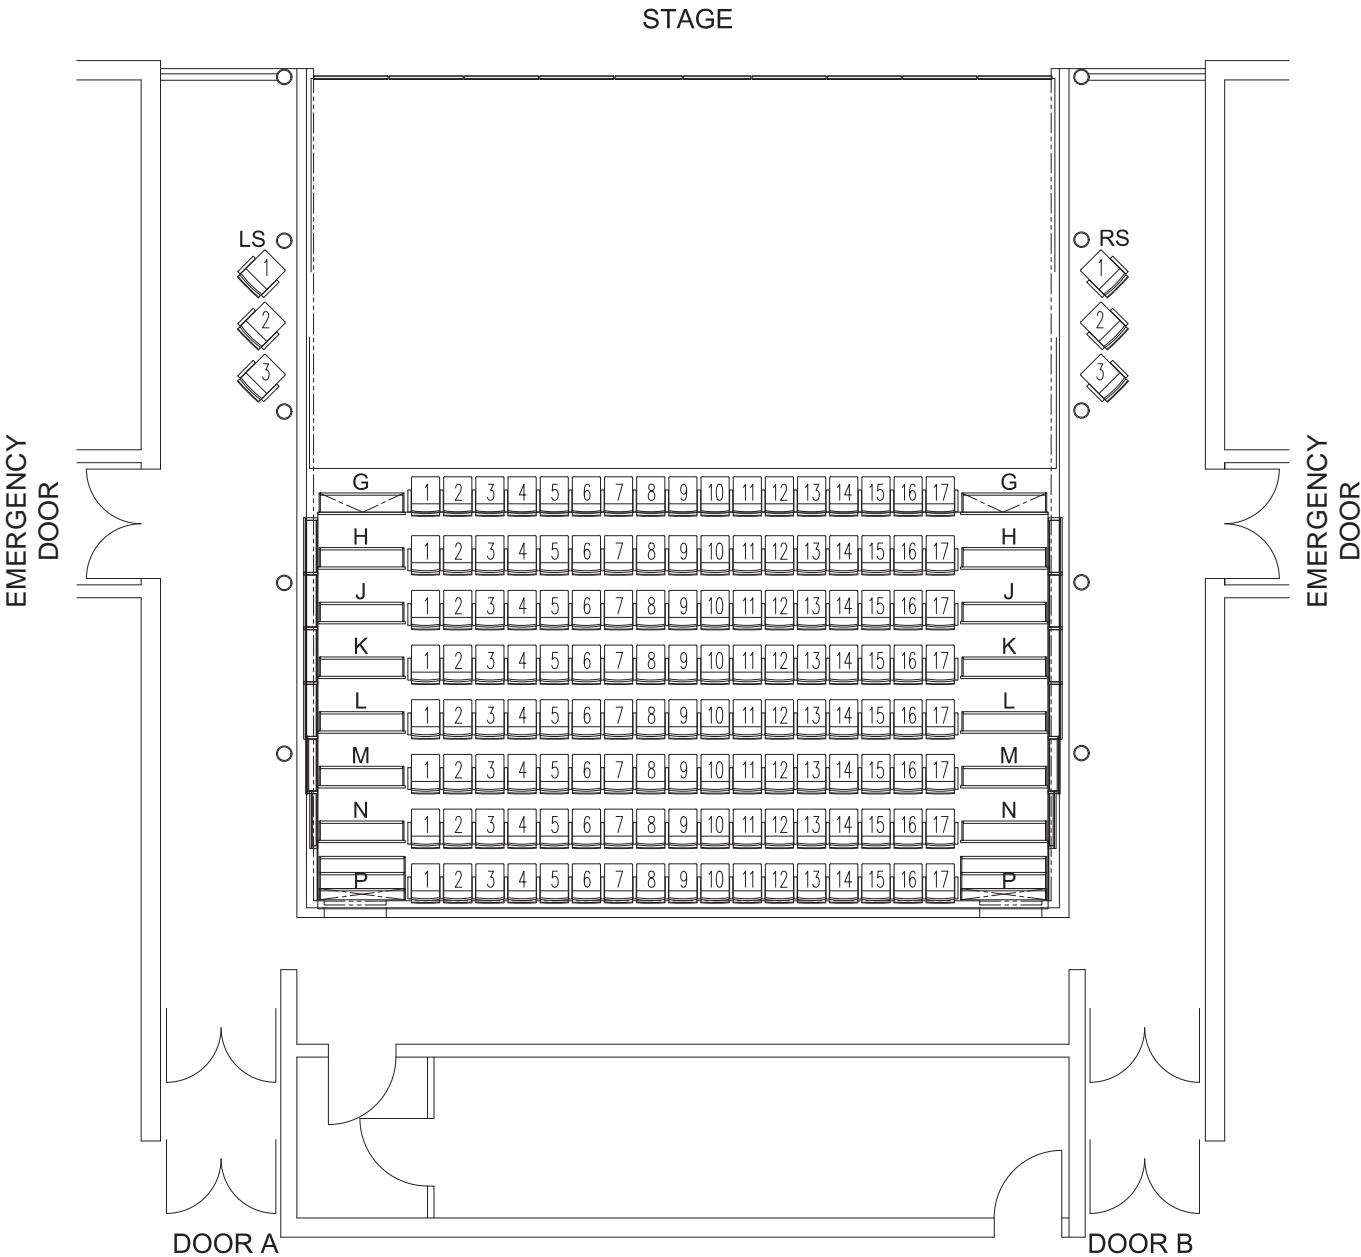

UCC THEATRE - STALLS (LEVEL 1)
PLAN A - FULL SEATING
244 SEATS
DEFAULT SET-UP

STAGE

UCC THEATRE - STALLS (LEVEL 1)

PLAN B - ROWS A-C RETRACTED

193 SEATS

ADDITIONAL COST APPLIES FOR INSTALLATION AND REMOVAL OF SEATS

UCC THEATRE - STALLS (LEVEL 1)

PLAN C - ROWS A-F RETRACTED

142 SEATS

ADDITIONAL COST APPLIES FOR INSTALLATION AND REMOVAL OF SEATS

UCC THEATRE - UPPER STALLS (LEVEL 1)

61 SEATS

DEFAULT SET-UP

STAGE

UCC THEATRE - CIRCLE (LEVEL 2)

120 SEATS

DEFAULT SET-UP

STAGE