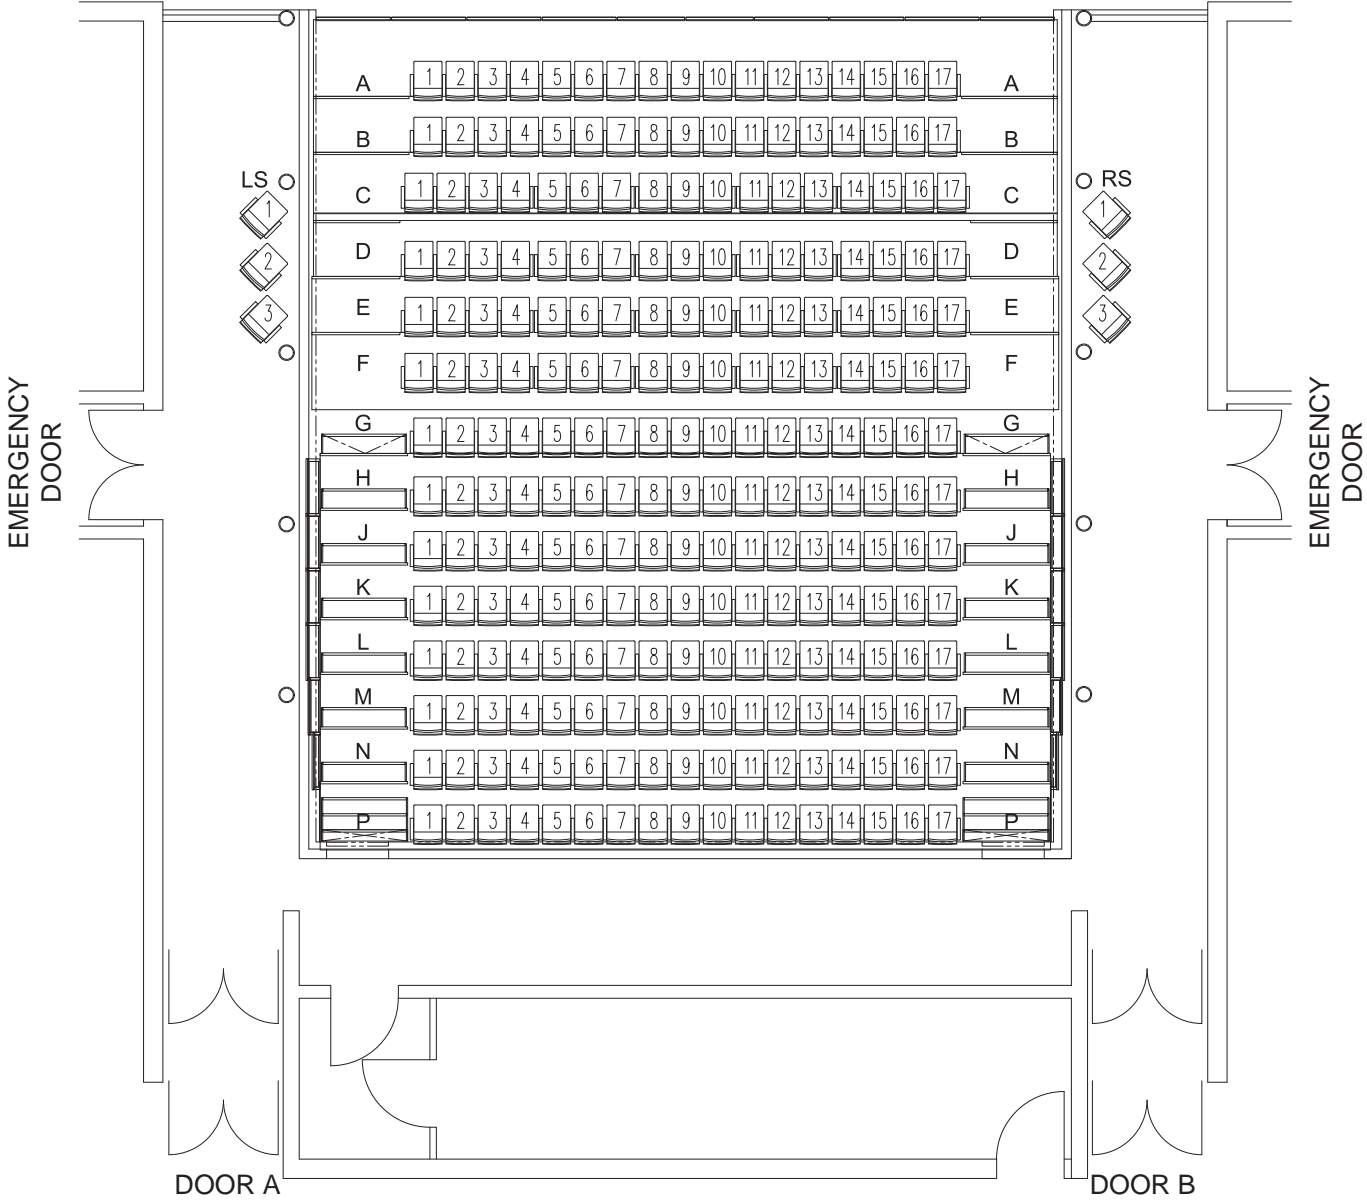

UCC THEATRE - STALLS (LEVEL 1)
PLAN A - FULL SEATING
244 SEATS
DEFAULT SET-UP

STAGE

UCC THEATRE - STALLS (LEVEL 1)

PLAN B - ROWS A-C RETRACTED

193 SEATS

ADDITIONAL COST APPLIES FOR INSTALLATION AND REMOVAL OF SEATS

UCC THEATRE - STALLS (LEVEL 1)

PLAN C - ROWS A-F RETRACTED

142 SEATS

ADDITIONAL COST APPLIES FOR INSTALLATION AND REMOVAL OF SEATS

UCC THEATRE - UPPER STALLS (LEVEL 1)

61 SEATS

DEFAULT SET-UP

STAGE

UCC THEATRE - CIRCLE (LEVEL 2)

120 SEATS

DEFAULT SET-UP

STAGE