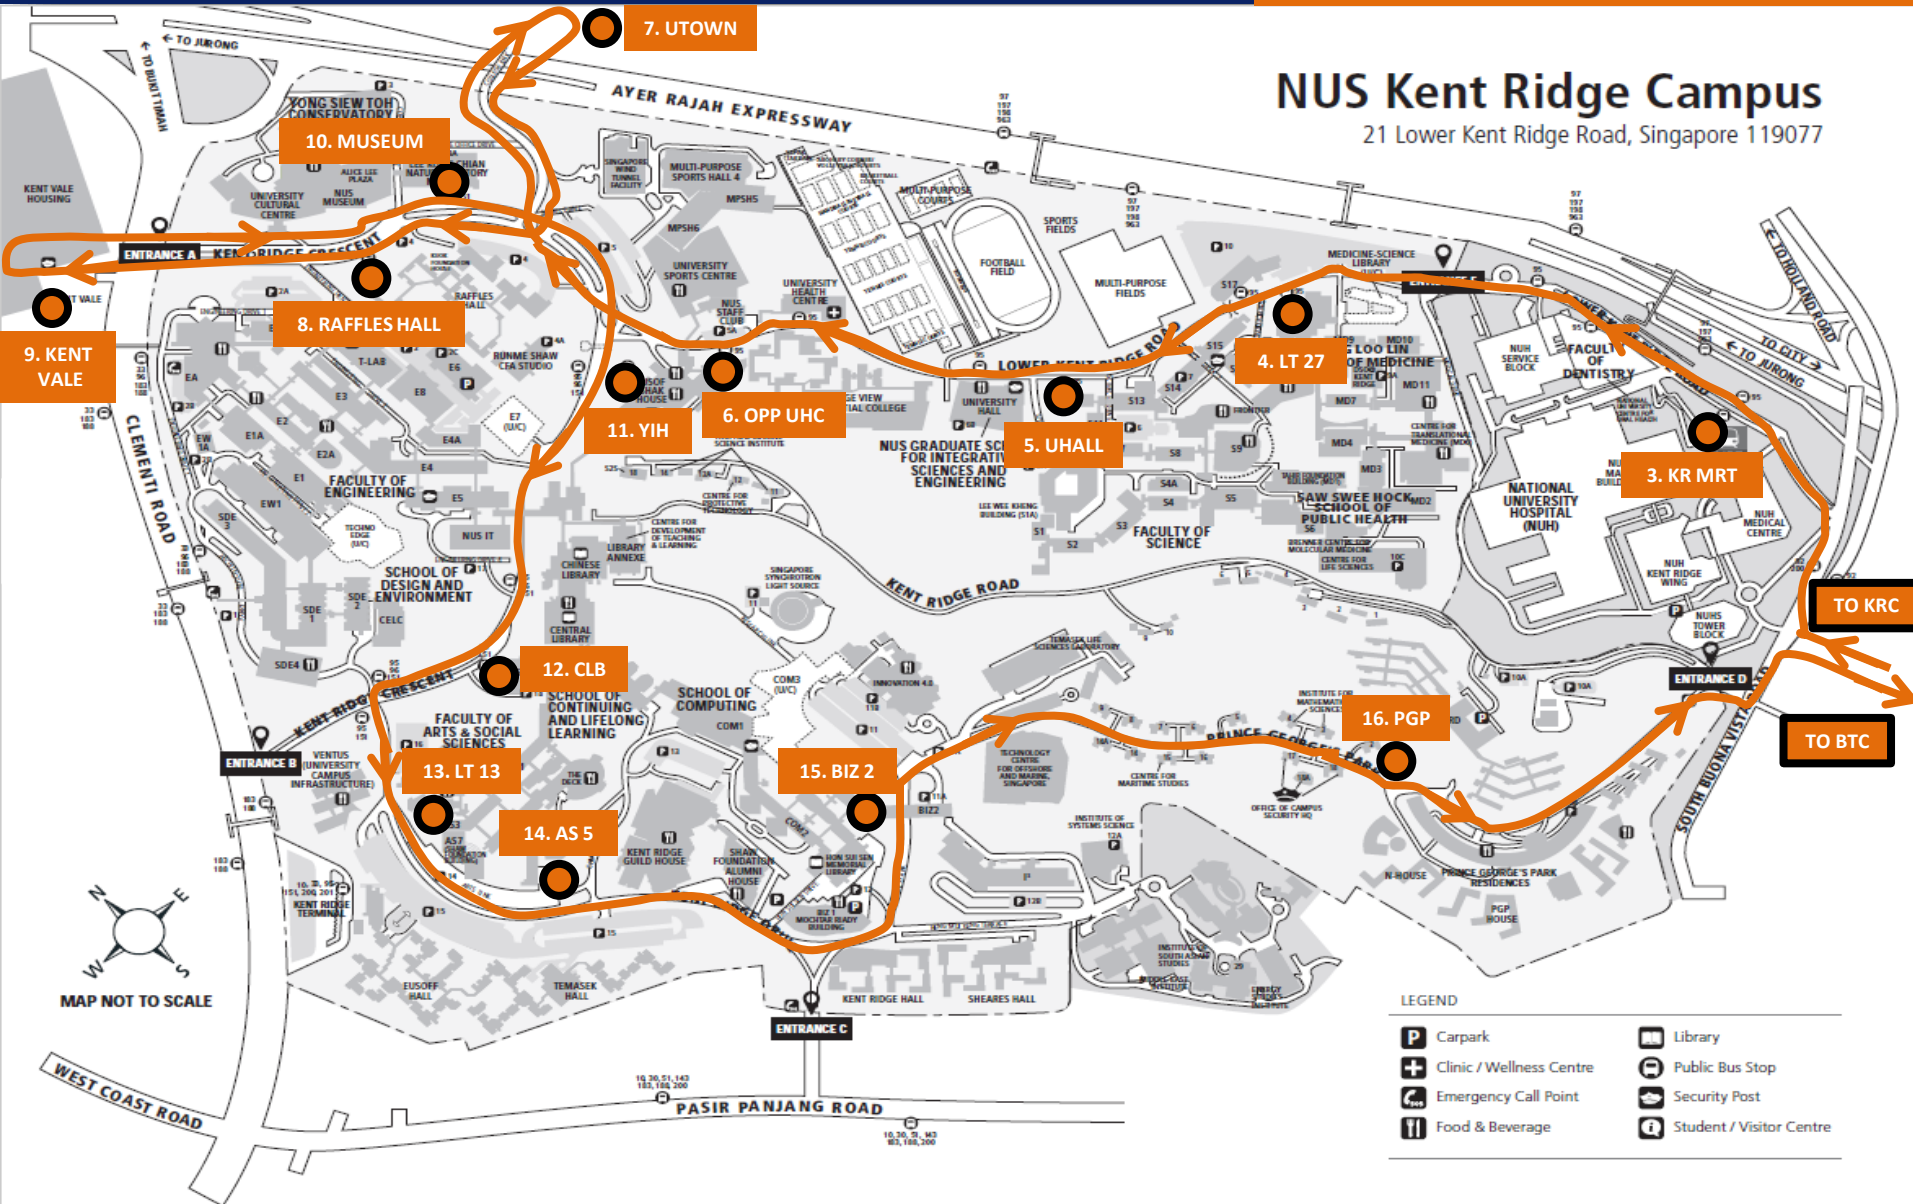

# NUS INTERNAL SHUTTLE BUS SERVICE (Route Map)

# Service BTC

**NUS Kent Ridge Campus**  
21 Lower Kent Ridge Road, Singapore 119077

**LEGEND**

- Carpark
- Library
- Clinic / Wellness Centre
- Public Bus Stop
- Emergency Call Point
- Security Post
- Food & Beverage
- Student / Visitor Centre

# Service BTC

with effect from 19 July 2021