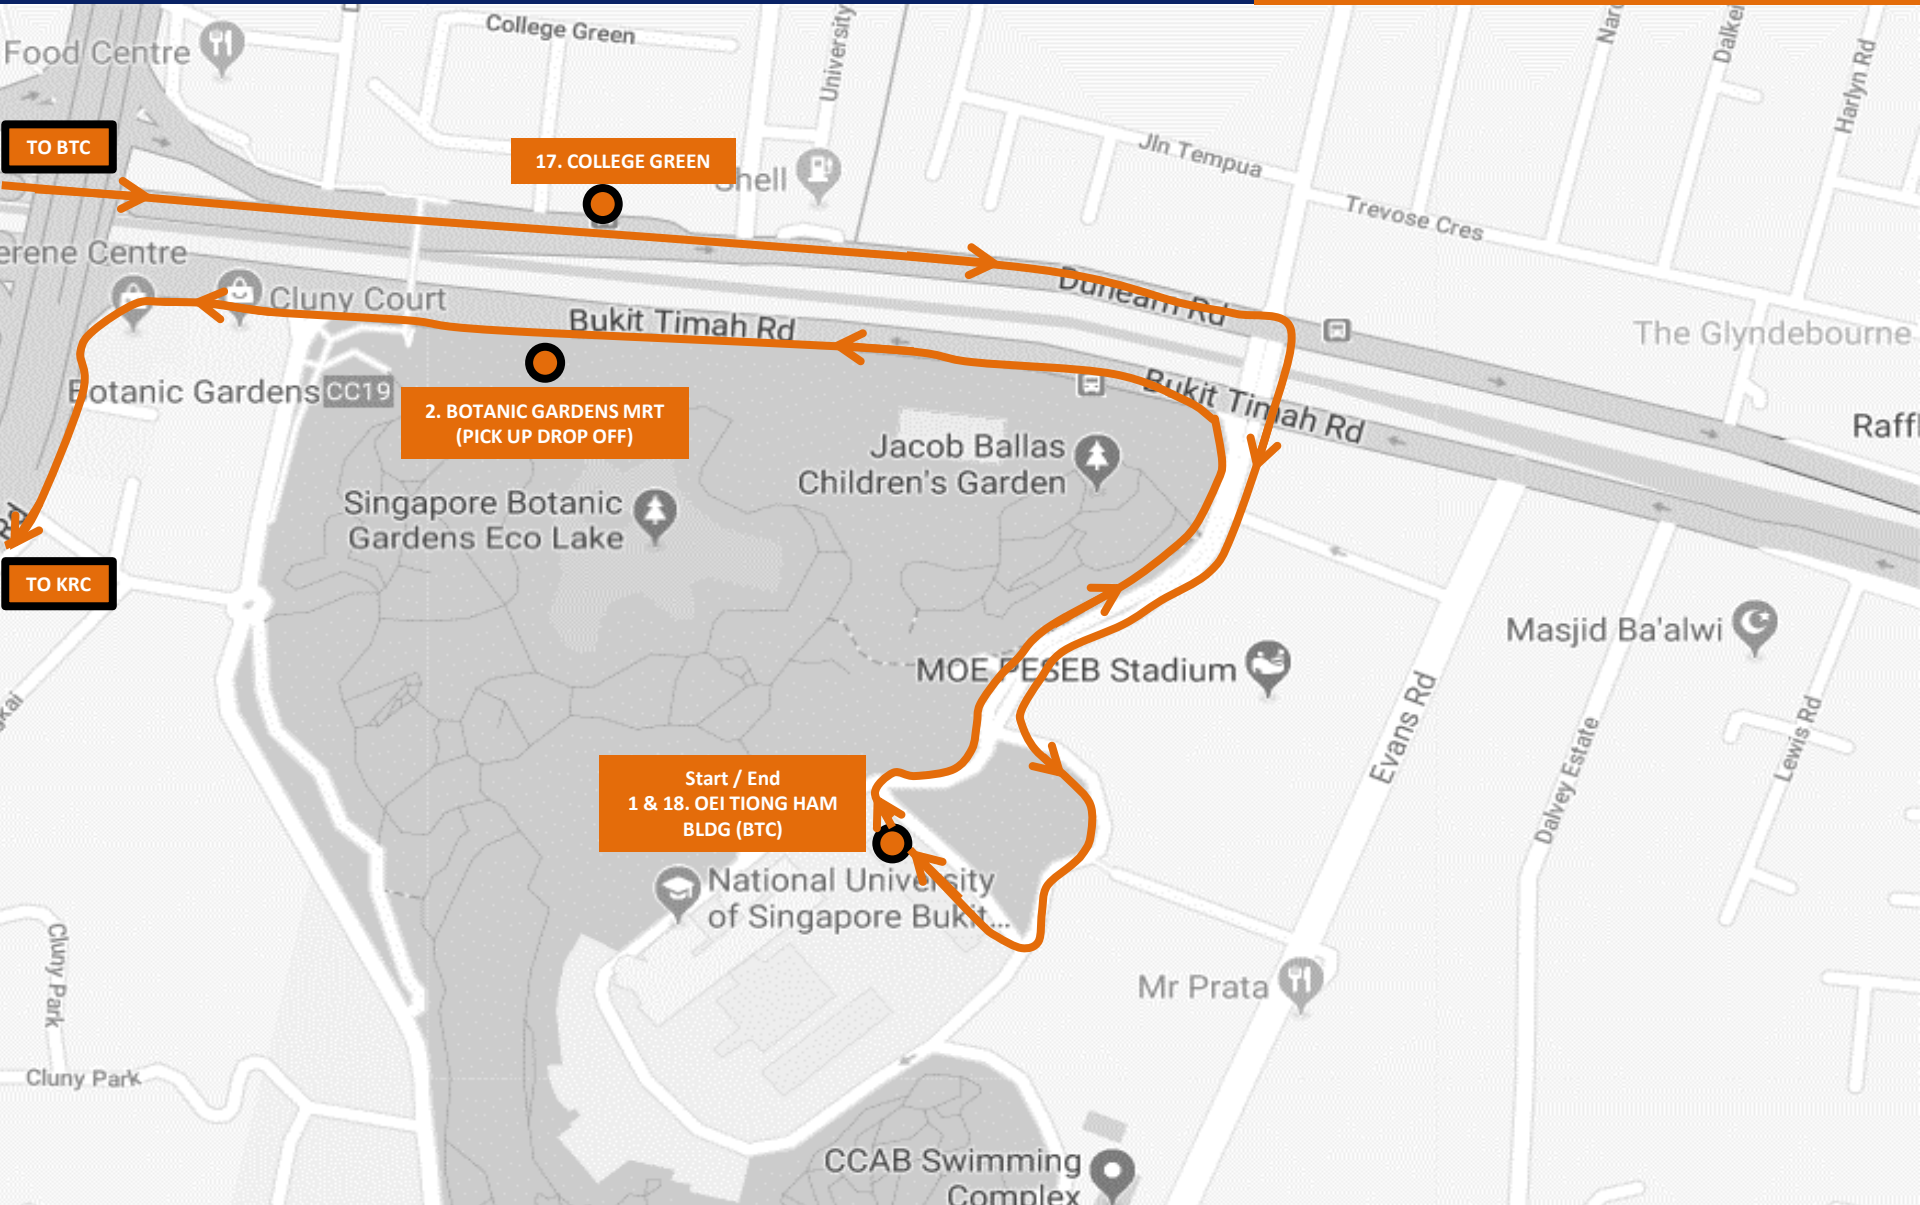

NUS INTERNAL SHUTTLE BUS SERVICE (Route Map)

Service BTC

with effect from 19 July 2021