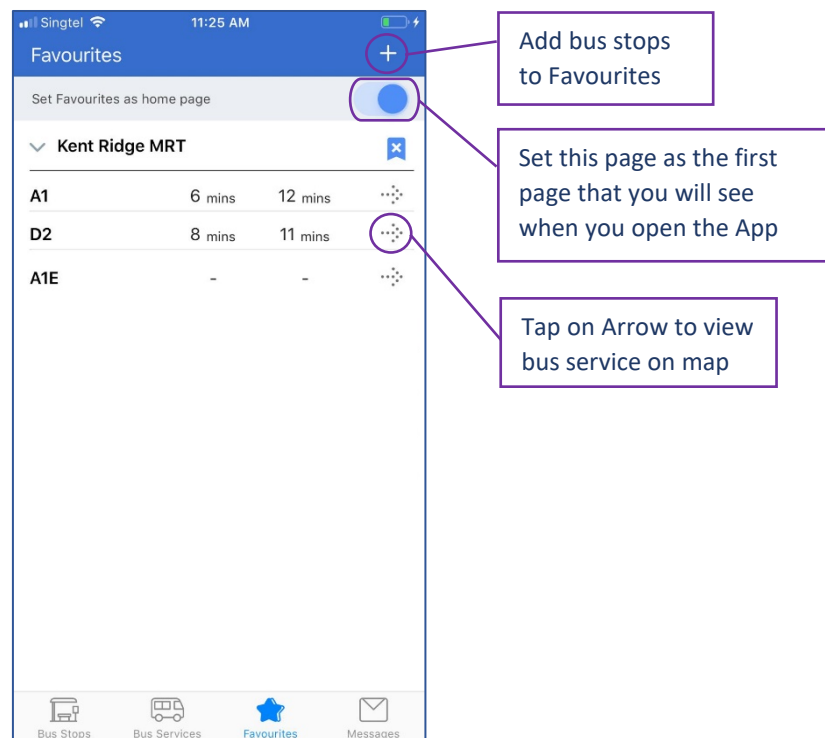

Favourites