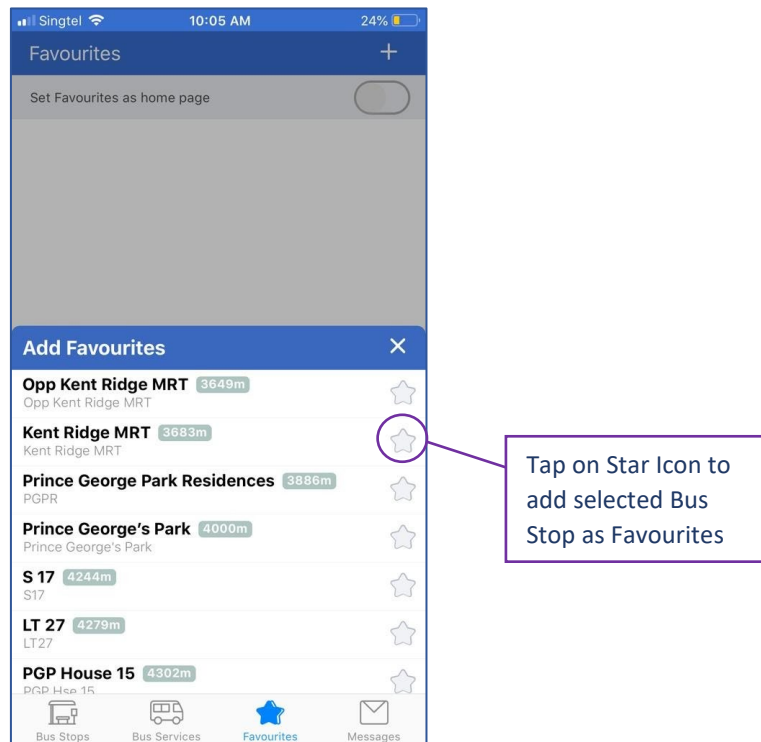

# View Bus Service on Map

Tap on Arrow to view bus service on map