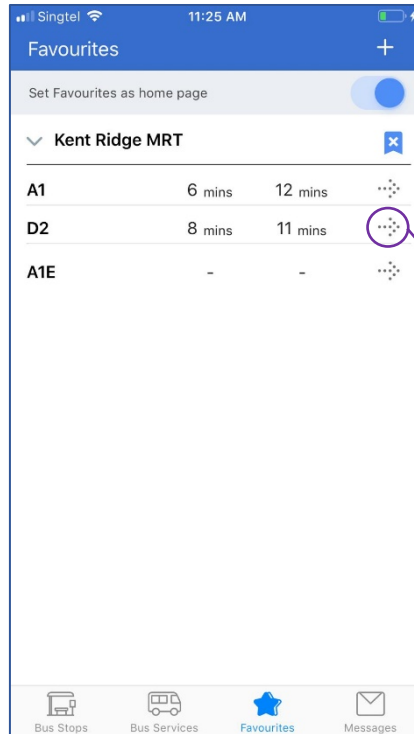

# View Bus Service on Map

Tap on Arrow to view bus service on map