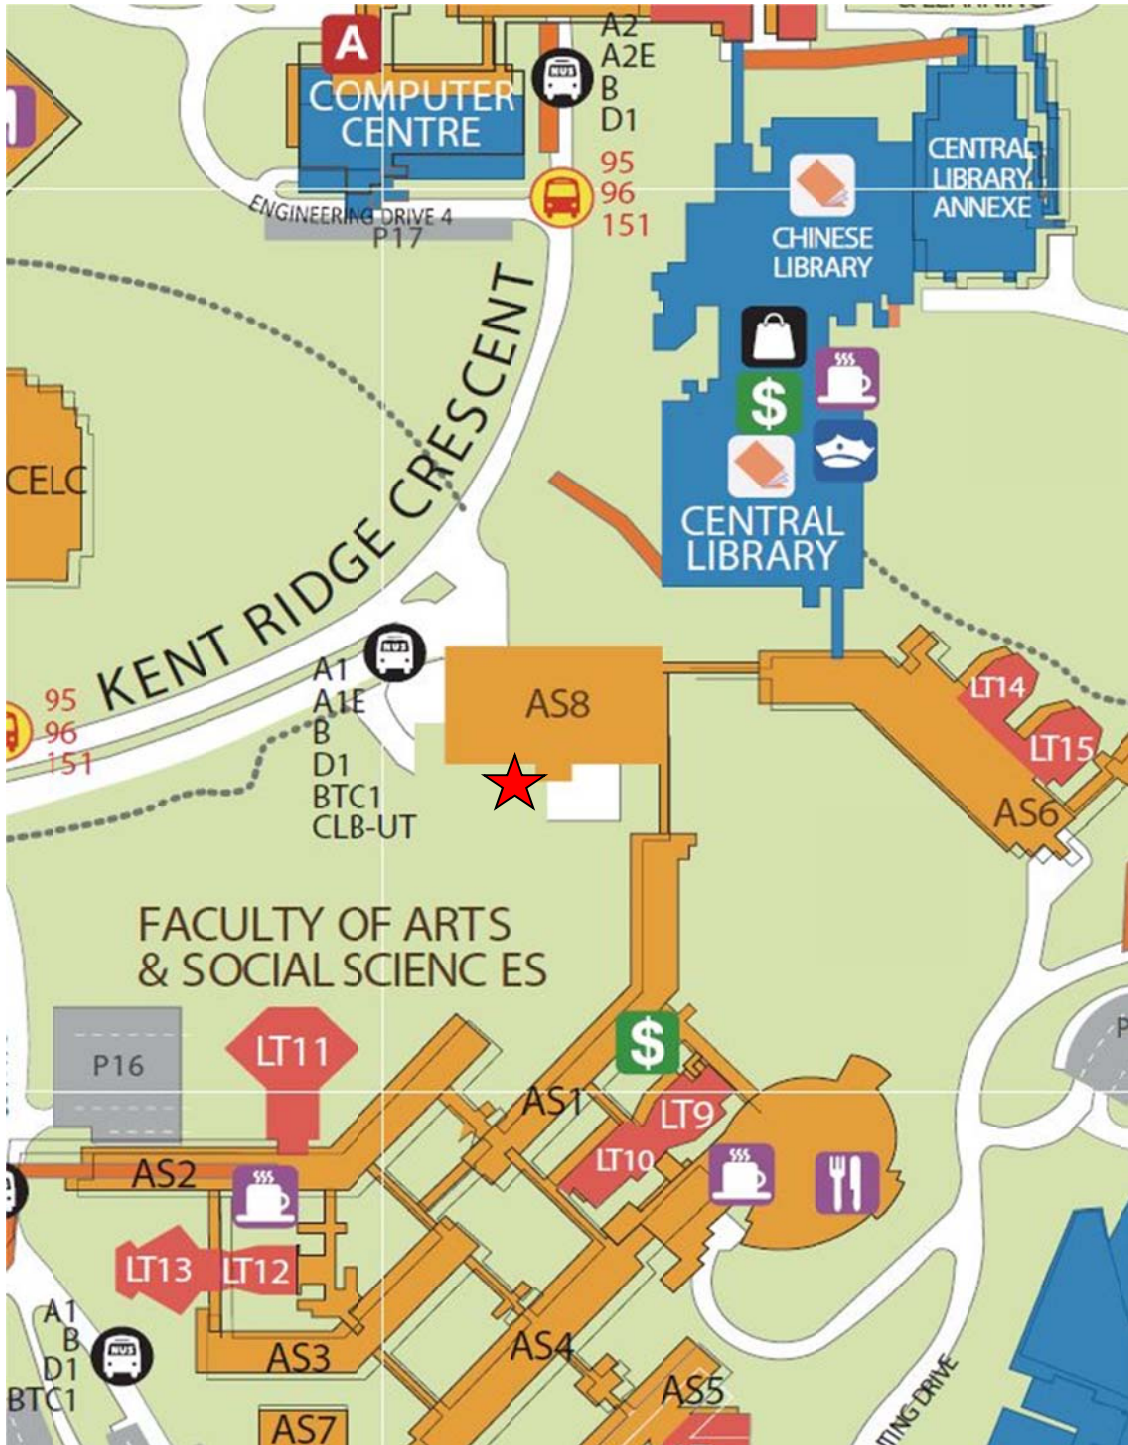

Car Park	Landmark	Location
1	School of Design & Environment	Map
2	Faculty of Engineering	Map
2A	In front of Block E3A	Map
2B	Beside Block EA (<i>NUS Staff Season Parking Car Park</i>)	Map
3	UCC/YST Conservatory of Music	Map
3A	Lee Kong Chian Natural History Museum	Map
4/4A	Raffles Hall/CFA	Map
5	Sports & Recreation Centre	Map
5B	NUS Staff Club (<i>NUS Staff Season Parking Car Park</i>)	Map
6	Between Block S7 & S13 (<i>NUS Staff Season Parking Car Park</i>)	Map
6A	Block S1A (<i>NUS Staff Season Parking Car Park</i>)	Map
6B	University Hall (<i>NUS Staff & Authorized Guests</i>)	Map
7	Between Block S10 & S14 (<i>NUS Staff Season Parking Car Park</i>)	Map
8	Block S16 (<i>NUS Staff Season Parking Car Park</i>)	Map
9A	Clinical Research Centre (MD11) (<i>Authorized Staff</i>)	Map
10 (Season)	Block S17 (<i>NUS Season Parking Car Park</i>)	Map
10 (Visitors)	Block S17	Map
10A	CRISPS	Map
10B	PGP Residences	Map
10C	Centre for Life Science (<i>Authorized Staff</i>)	Map
11	In front of IMRE and SSLS	Map
11A	BIZ 2 (<i>NUS Staff Season Parking Car Park</i>)	Map
12	Hon Sui Sen Memorial Library	Map
12A	Institute of Systems Science	Map
12B	i ³	Map
13	COM1 (<i>NUS Staff Season Parking Car Park</i>)	Map
14	Shaw Foundation Building (AS7) (<i>NUS Staff Season Parking Car Park</i>)	Map
15	In front of Temasek & Eusoff Halls	Map
16	Lecture Theatre 11	Map
17	Computer Centre (<i>NUS Staff Season Parking Car Park</i>)	Map
18	AS8 (<i>NUS Staff Season Parking Car Park</i>)	Map
Stephen Riady Centre	UTown	Map

Car Park 11 – In front of IMRE and SSLS

Car Park 11A – BIZ 2

Car Park 12 – Hon Sui Sen Memorial Library

Car Park 12A – Institute of Systems Science

Car Park 12B – I³

Car Park 13 – COM1

Car Park 14 – Shaw Foundation Building (AS7)

Car Park 15 – In front of Temasek & Eusoff Halls

Car Park 16 – Lecture Theatre 11

Car Park 17 – Computer Centre

Car Park 18 – AS8

Stephen Riady Centre – University Town