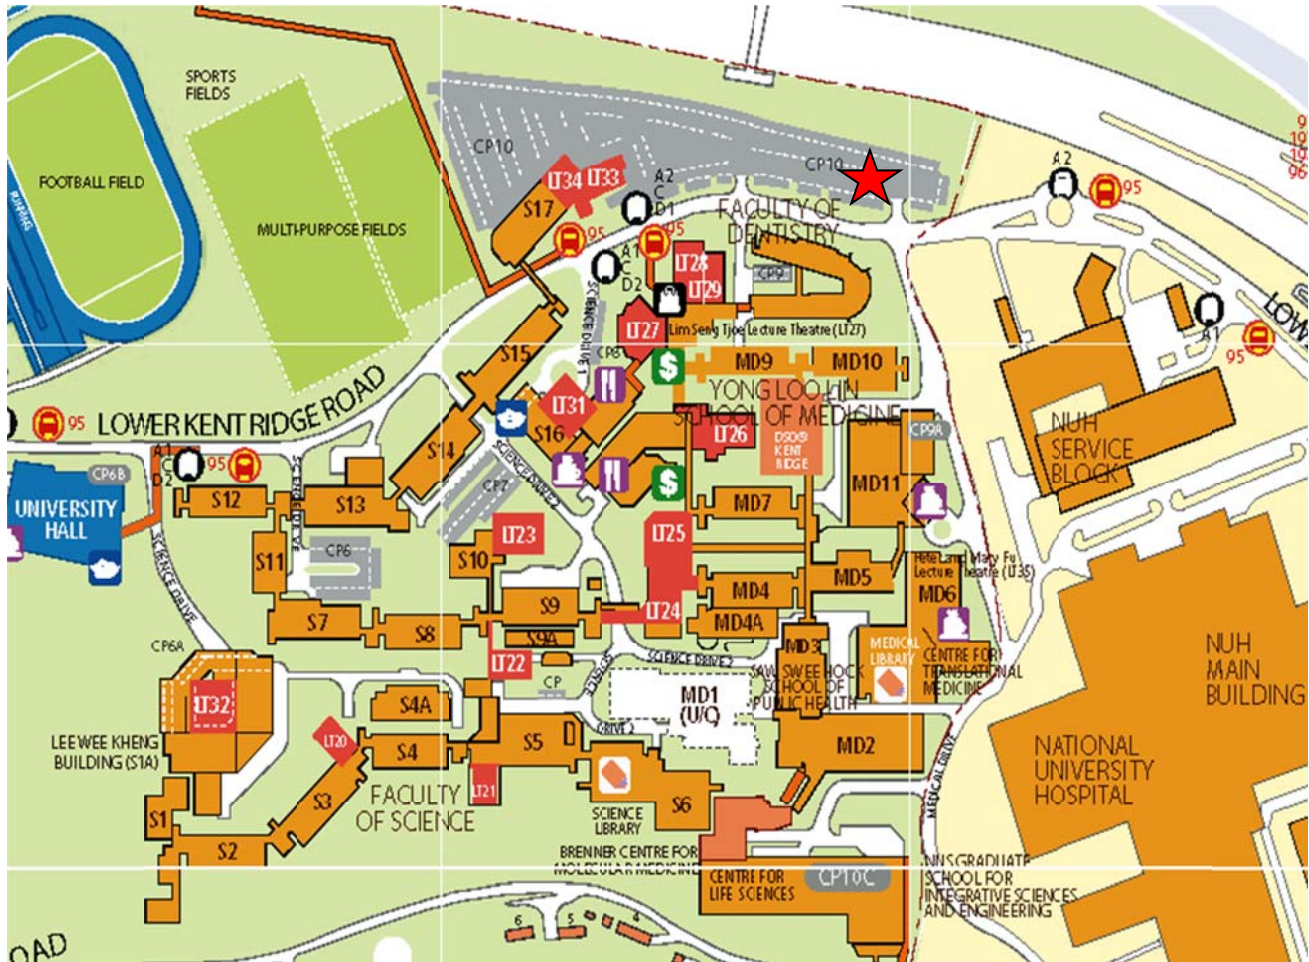

Car Park 5 – Sports & Recreation Centre

Car Park 5B – NUS Staff Club

Car Park 6 – Between Block S7 & S13

Car Park 6A – Block S1A (Lee Wee Kheng Bldg)

Car Park 7 – Between Block S10 & S14

Car Park 8 – Block S16

Car Park 9A – Clinical Research Center (MD11)

Car Park 10 (Season) – Block 17

Car Park 10 (Visitor) – Block 17

Car Park 10A – CRISP

Car Park 10B – Prince George's Park Residences

Car Park 10C – Centre for Life Sciences

Car Park 15 – In front of Temasek & Eusoff Halls

Car Park 16 – Lecture Theatre 11

Car Park 17 – Computer Centre

Car Park 18 – AS8

Stephen Riady Centre – University Town