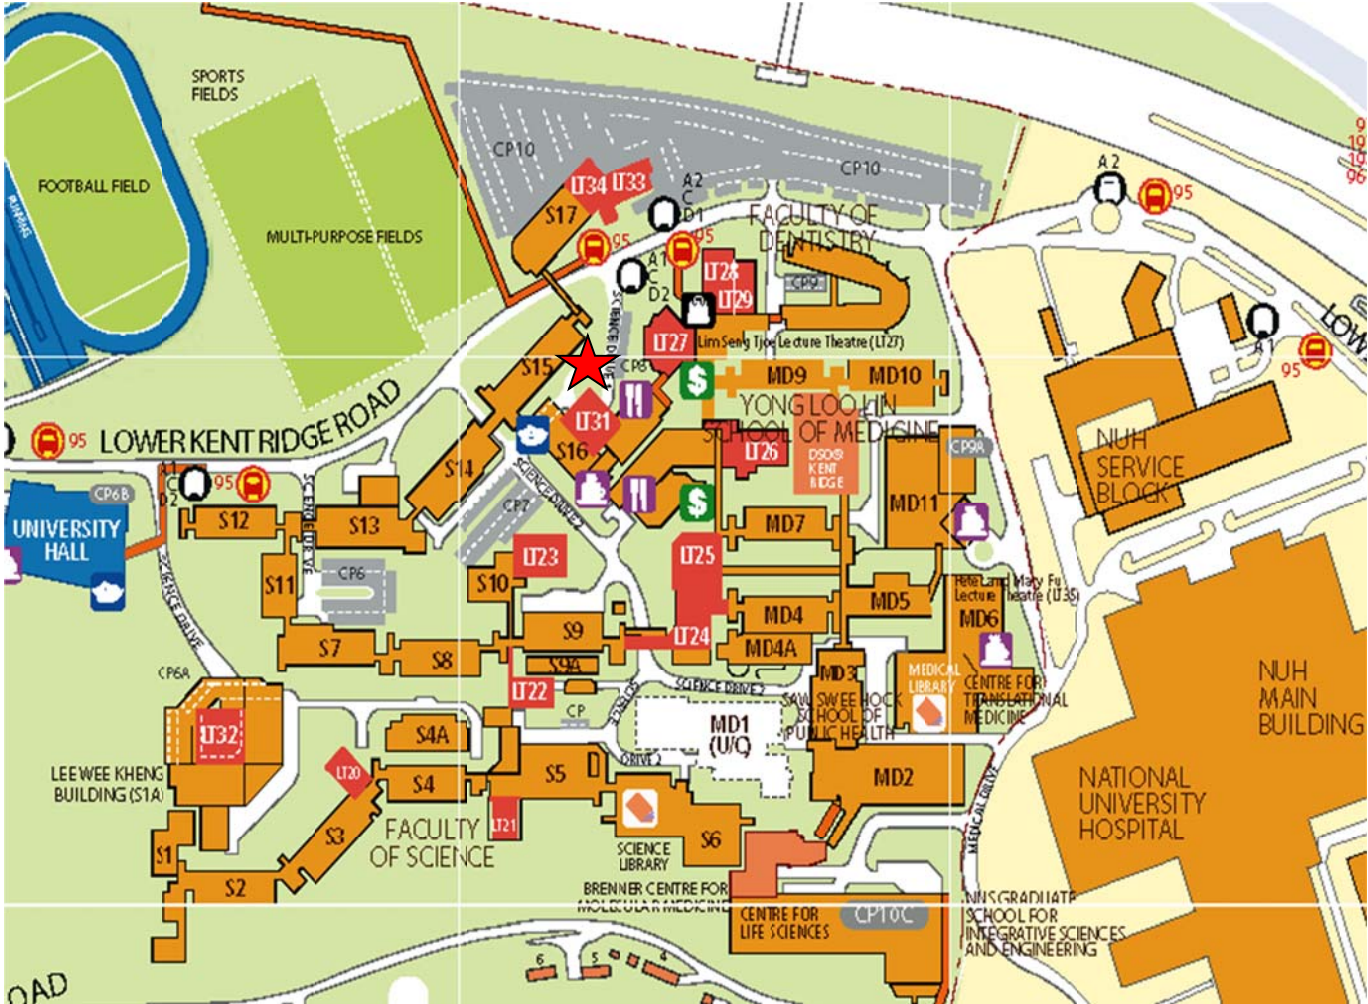

Car Park	Landmark	Location
1	School of Design & Environment	Map
2	Faculty of Engineering	Map
2A	In front of Block E3A	Map
2B	Beside Block EA (<i>NUS Staff Season Parking Car Park</i>)	Map
3	UCC/YST Conservatory of Music	Map
3A	Lee Kong Chian Natural History Museum	Map
4/4A	Raffles Hall/CFA	Map
5	Sports & Recreation Centre	Map
5B	NUS Staff Club (<i>NUS Staff Season Parking Car Park</i>)	Map
6	Between Block S7 & S13 (<i>NUS Staff Season Parking Car Park</i>)	Map
6A	Block S1A (<i>NUS Staff Season Parking Car Park</i>)	Map
6B	University Hall (<i>NUS Staff & Authorized Guests</i>)	Map
7	Between Block S10 & S14 (<i>NUS Staff Season Parking Car Park</i>)	Map
8	Block S16 (<i>NUS Staff Season Parking Car Park</i>)	Map
9A	Clinical Research Centre (MD11) (<i>Authorized Staff</i>)	Map
10 (Season)	Block S17 (<i>NUS Season Parking Car Park</i>)	Map
10 (Visitors)	Block S17	Map
10A	CRISPS	Map
10B	PGP Residences	Map
10C	Centre for Life Science (<i>Authorized Staff</i>)	Map
11	In front of IMRE and SSLS	Map
11A	BIZ 2 (<i>NUS Staff Season Parking Car Park</i>)	Map
12	Hon Sui Sen Memorial Library	Map
12A	Institute of Systems Science	Map
12B	i ³	Map
13	COM1 (<i>NUS Staff Season Parking Car Park</i>)	Map
14	Shaw Foundation Building (AS7) (<i>NUS Staff Season Parking Car Park</i>)	Map
15	In front of Temasek & Eusoff Halls	Map
16	Lecture Theatre 11	Map
17	Computer Centre (<i>NUS Staff Season Parking Car Park</i>)	Map
18	AS8 (<i>NUS Staff Season Parking Car Park</i>)	Map
Stephen Riady Centre	UTown	Map

Car Park 9A – Clinical Research Center (MD11)

Car Park 10 (Season) – Block 17

Car Park 10 (Visitor) – Block 17

Car Park 10A – CRISP

Car Park 10B – Prince George's Park Residences

Car Park 10C – Centre for Life Sciences

Car Park 15 – In front of Temasek & Eusoff Halls

Car Park 16 – Lecture Theatre 11

Car Park 17 – Computer Centre

Car Park 18 – AS8

Stephen Riady Centre – University Town