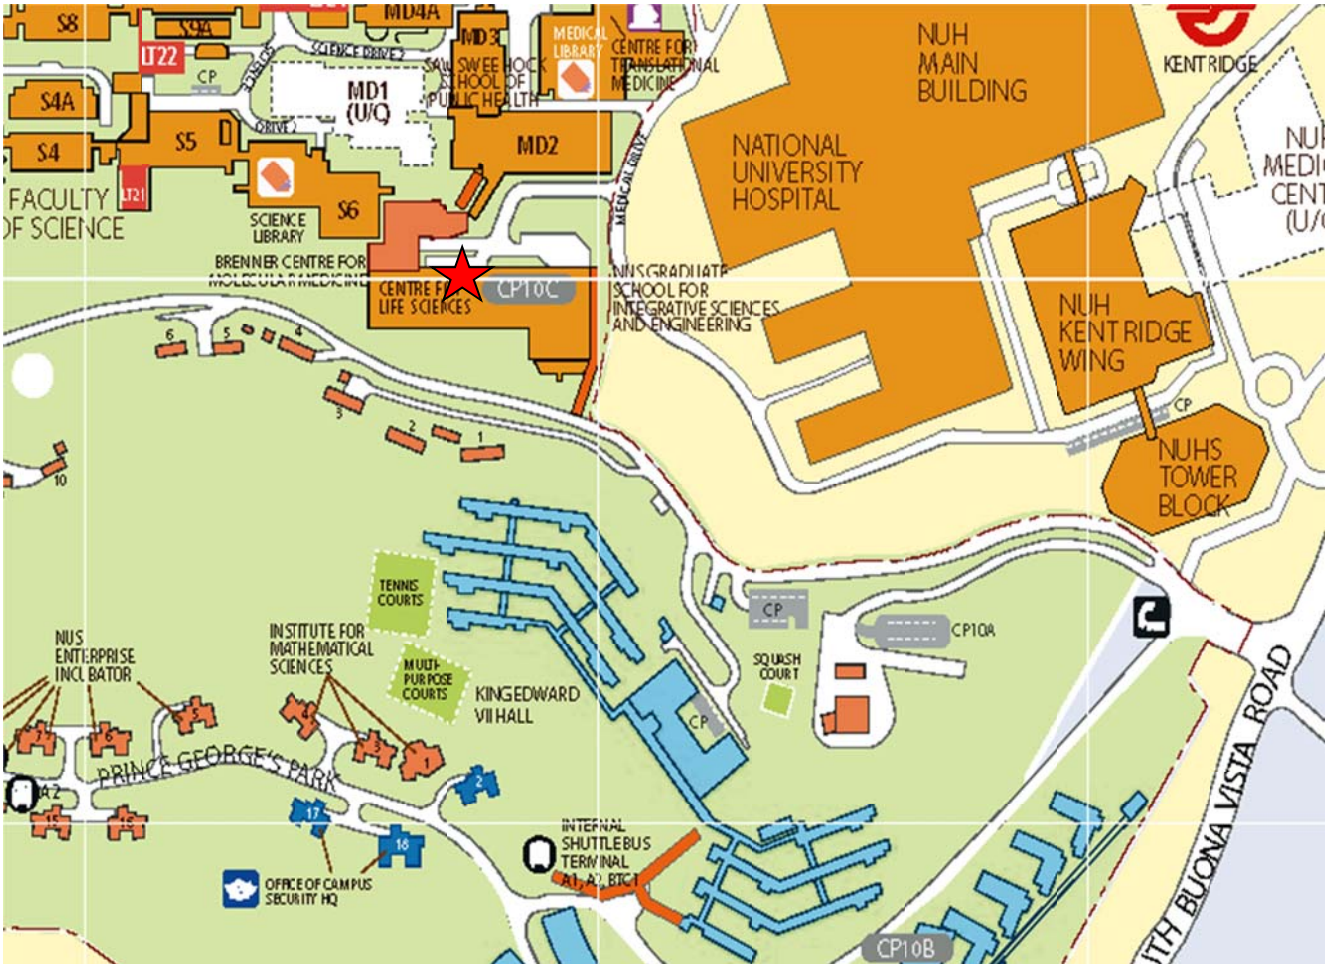

Car Park 9A – Clinical Research Center (MD11)

Car Park 10 (Season) – Block 17

Car Park 10 (Visitor) – Block 17

Car Park 10A – CRISP

Car Park 10B – Prince George's Park Residences

Car Park 10C – Centre for Life Sciences

Car Park 11 – In front of IMRE and SSLS

Car Park 11A – BIZ 2

Car Park 12 – Hon Sui Sen Memorial Library

Car Park 12A – Institute of Systems Science

Car Park 12B – I³

Car Park 13 – COM1

Car Park 14 – Shaw Foundation Building (AS7)

Car Park 15 – In front of Temasek & Eusoff Halls

Car Park 16 – Lecture Theatre 11

Car Park 17 – Computer Centre

Car Park 18 – AS8

Stephen Riady Centre – University Town