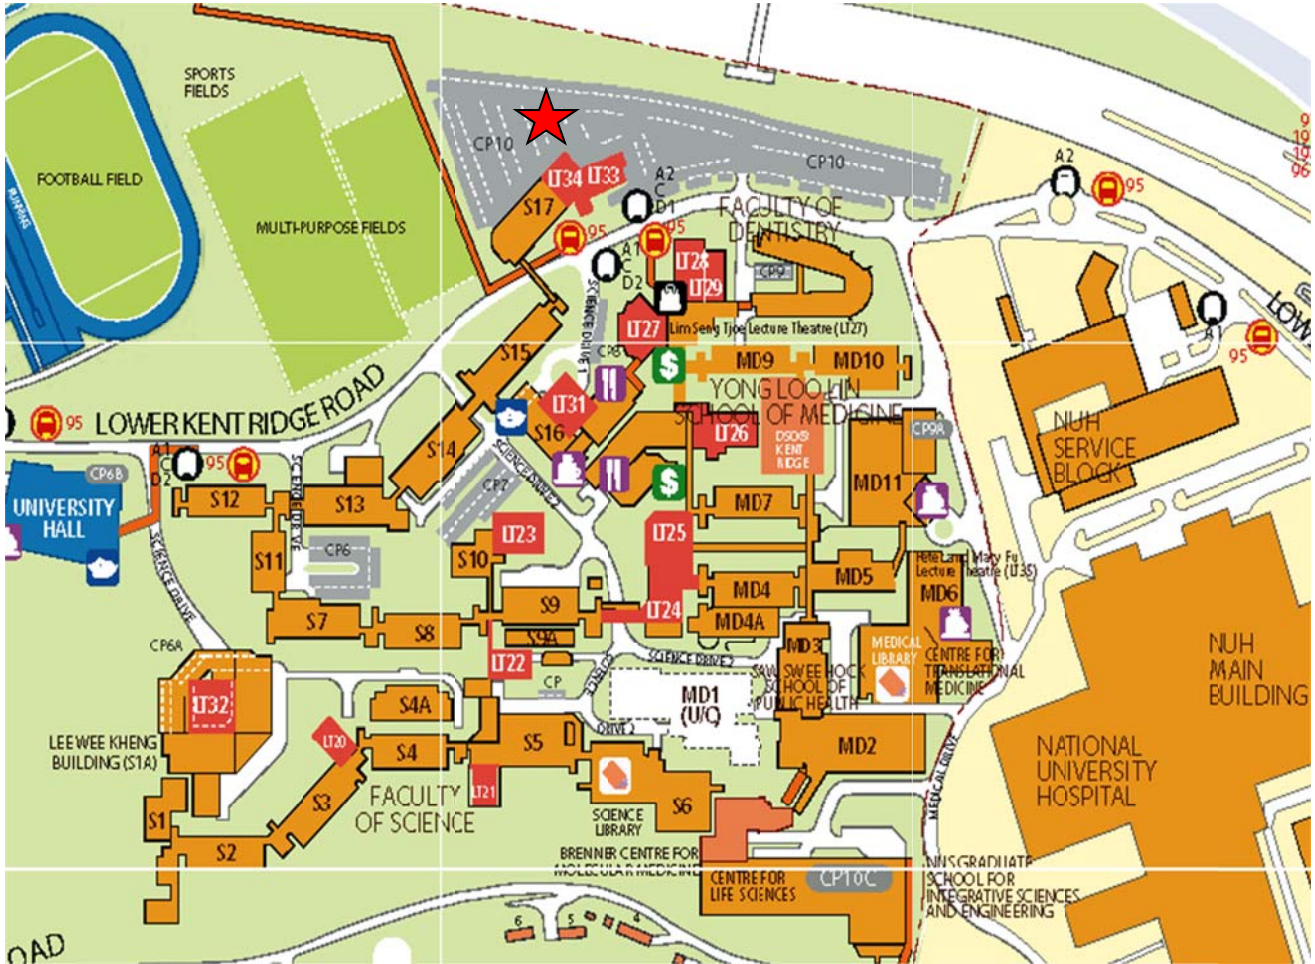

Car Park 5 – Sports & Recreation Centre

Car Park 5B – NUS Staff Club

Car Park 6 – Between Block S7 & S13

Car Park 6A – Block S1A (Lee Wee Kheng Bldg)

Car Park 7 – Between Block S10 & S14

Car Park 8 – Block S16

Car Park 9A – Clinical Research Center (MD11)

Car Park 10 (Season) – Block 17

Car Park 10 (Visitor) – Block 17

Car Park 10A – CRISP

Car Park 10B – Prince George's Park Residences

Car Park 10C – Centre for Life Sciences

Car Park 15 – In front of Temasek & Eusoff Halls

Car Park 16 – Lecture Theatre 11

Car Park 17 – Computer Centre

Car Park 18 – AS8

Stephen Riady Centre – University Town