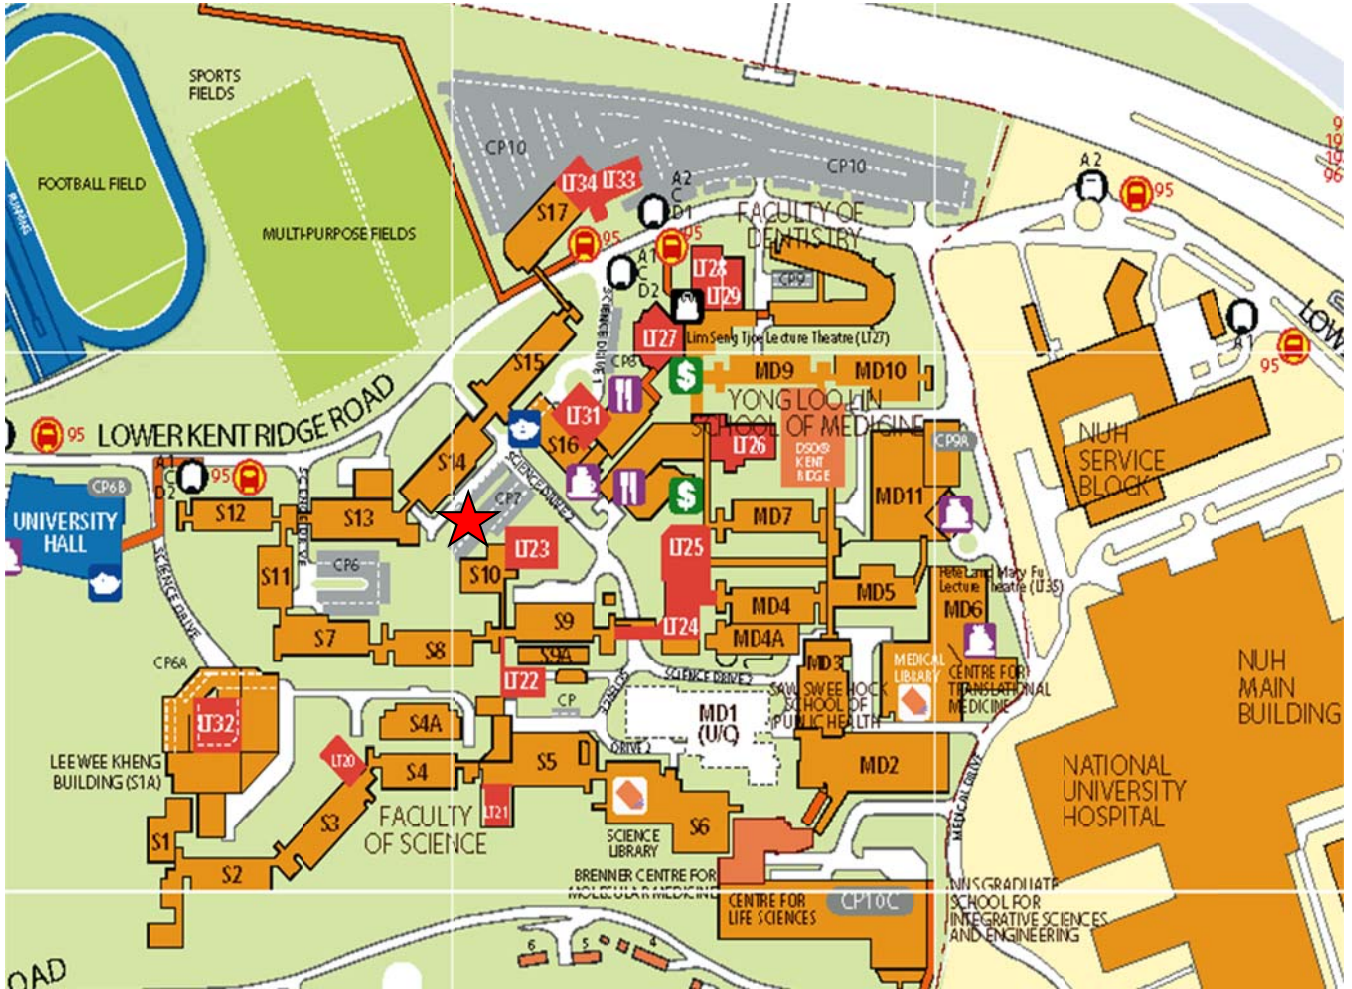

Car Park 5 – Sports & Recreation Centre

Car Park 5B – NUS Staff Club

Car Park 6 – Between Block S7 & S13

Car Park 6A – Block S1A (Lee Wee Kheng Bldg)

Car Park 7 – Between Block S10 & S14

Car Park 8 – Block S16

Car Park 9A – Clinical Research Center (MD11)

Car Park 10 (Season) – Block 17

Car Park 10 (Visitor) – Block 17

Car Park 10A – CRISP

Car Park 10B – Prince George's Park Residences

Car Park 10C – Centre for Life Sciences

Car Park 15 – In front of Temasek & Eusoff Halls

Car Park 16 – Lecture Theatre 11

Car Park 17 – Computer Centre

Car Park 18 – AS8

Stephen Riady Centre – University Town