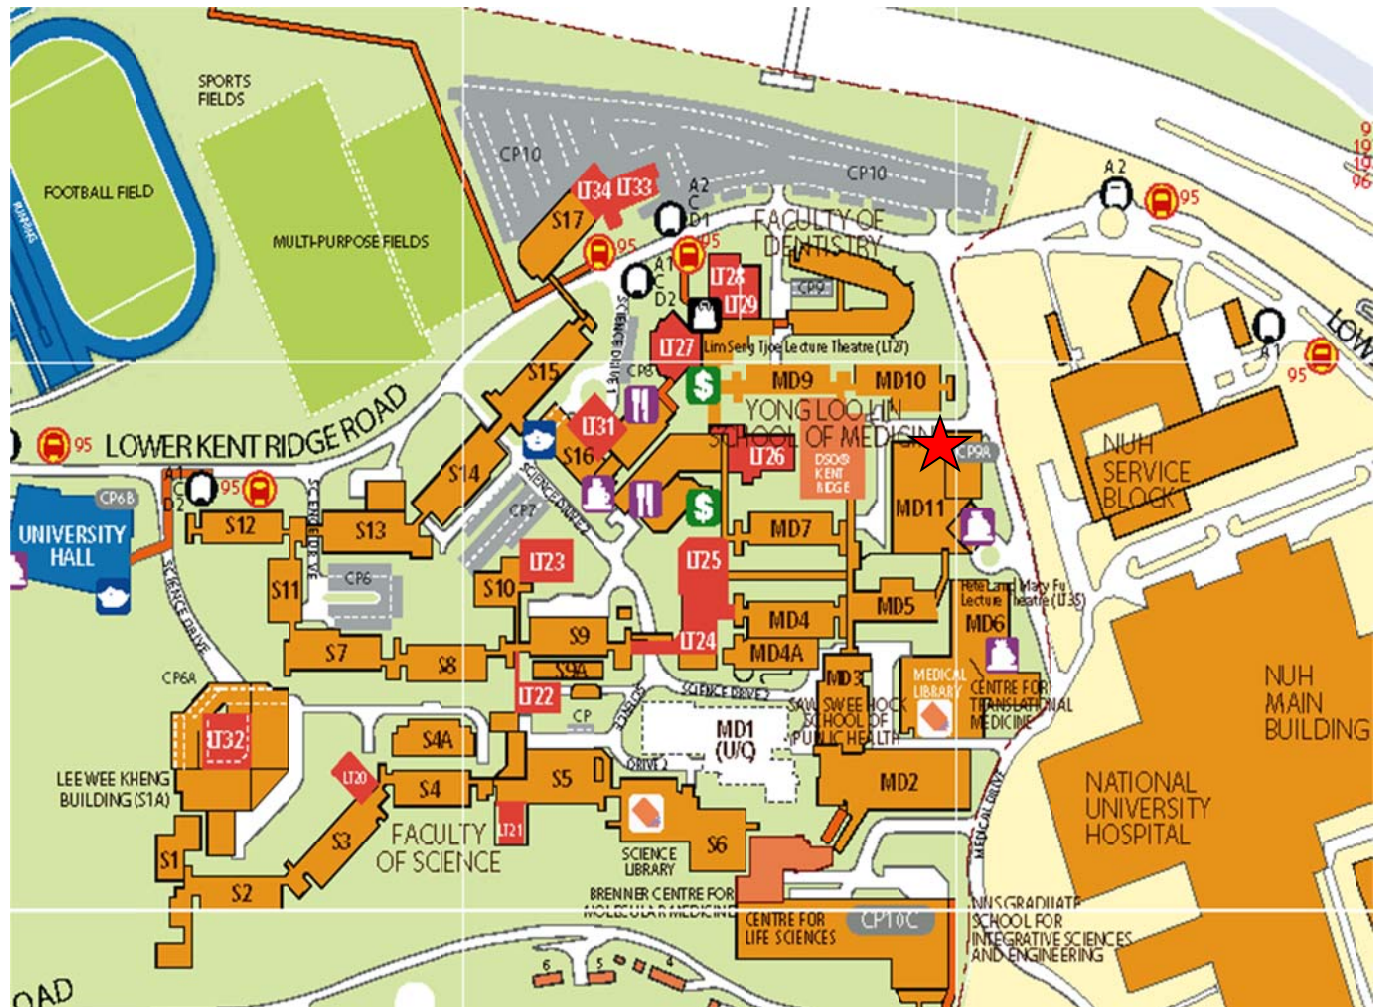

Car Park	Landmark	Location
1	School of Design & Environment	Map
2	Faculty of Engineering	Map
2A	In front of Block E3A	Map
2B	Beside Block EA (<i>NUS Staff Season Parking Car Park</i>)	Map
3	UCC/YST Conservatory of Music	Map
3A	Lee Kong Chian Natural History Museum	Map
4/4A	Raffles Hall/CFA	Map
5	Sports & Recreation Centre	Map
5B	NUS Staff Club (<i>NUS Staff Season Parking Car Park</i>)	Map
6	Between Block S7 & S13 (<i>NUS Staff Season Parking Car Park</i>)	Map
6A	Block S1A (<i>NUS Staff Season Parking Car Park</i>)	Map
6B	University Hall (<i>NUS Staff & Authorized Guests</i>)	Map
7	Between Block S10 & S14 (<i>NUS Staff Season Parking Car Park</i>)	Map
8	Block S16 (<i>NUS Staff Season Parking Car Park</i>)	Map
9A	Clinical Research Centre (MD11) (<i>Authorized Staff</i>)	Map
10 (Season)	Block S17 (<i>NUS Season Parking Car Park</i>)	Map
10 (Visitors)	Block S17	Map
10A	CRISPS	Map
10B	PGP Residences	Map
10C	Centre for Life Science (<i>Authorized Staff</i>)	Map
11	In front of IMRE and SSLS	Map
11A	BIZ 2 (<i>NUS Staff Season Parking Car Park</i>)	Map
12	Hon Sui Sen Memorial Library	Map
12A	Institute of Systems Science	Map
12B	i ³	Map
13	COM1 (<i>NUS Staff Season Parking Car Park</i>)	Map
14	Shaw Foundation Building (AS7) (<i>NUS Staff Season Parking Car Park</i>)	Map
15	In front of Temasek & Eusoff Halls	Map
16	Lecture Theatre 11	Map
17	Computer Centre (<i>NUS Staff Season Parking Car Park</i>)	Map
18	AS8 (<i>NUS Staff Season Parking Car Park</i>)	Map
Stephen Riady Centre	UTown	Map

Car Park 9A – Clinical Research Center (MD11)

Car Park 10 (Season) – Block 17

Car Park 10 (Visitor) – Block 17

Car Park 10A – CRISP

Car Park 10B – Prince George's Park Residences

Car Park 10C – Centre for Life Sciences

Car Park 15 – In front of Temasek & Eusoff Halls

Car Park 16 – Lecture Theatre 11

Car Park 17 – Computer Centre

Car Park 18 – AS8

Stephen Riady Centre – University Town