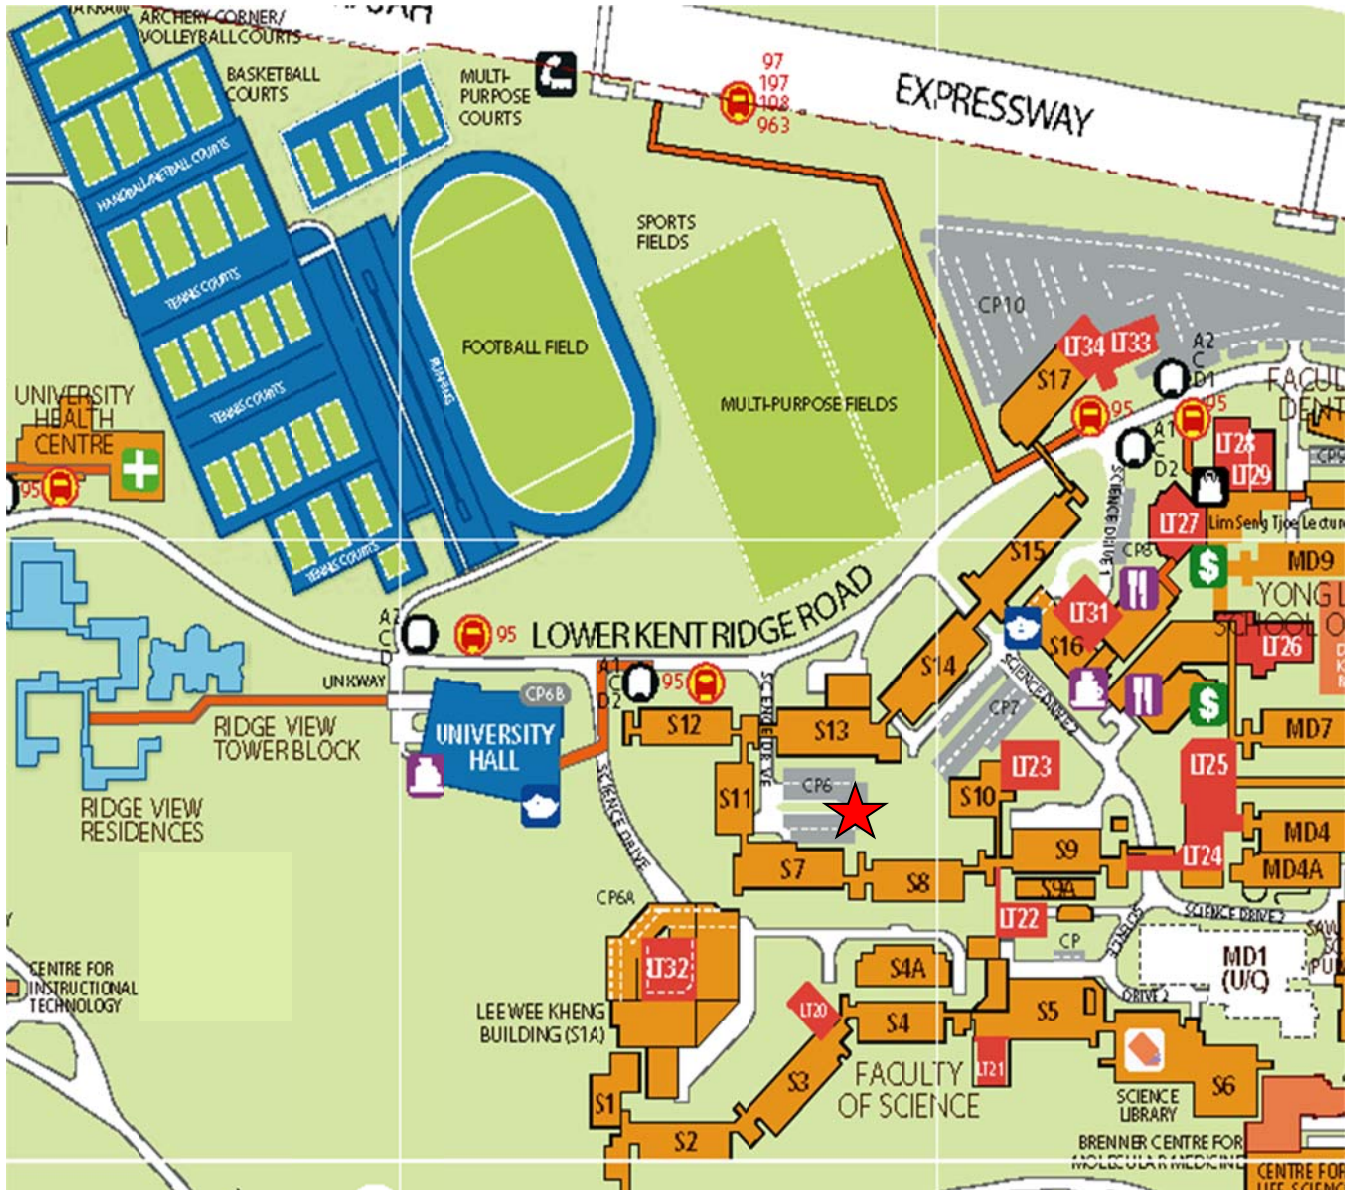

Car Park 6 – Between Block S7 & S13