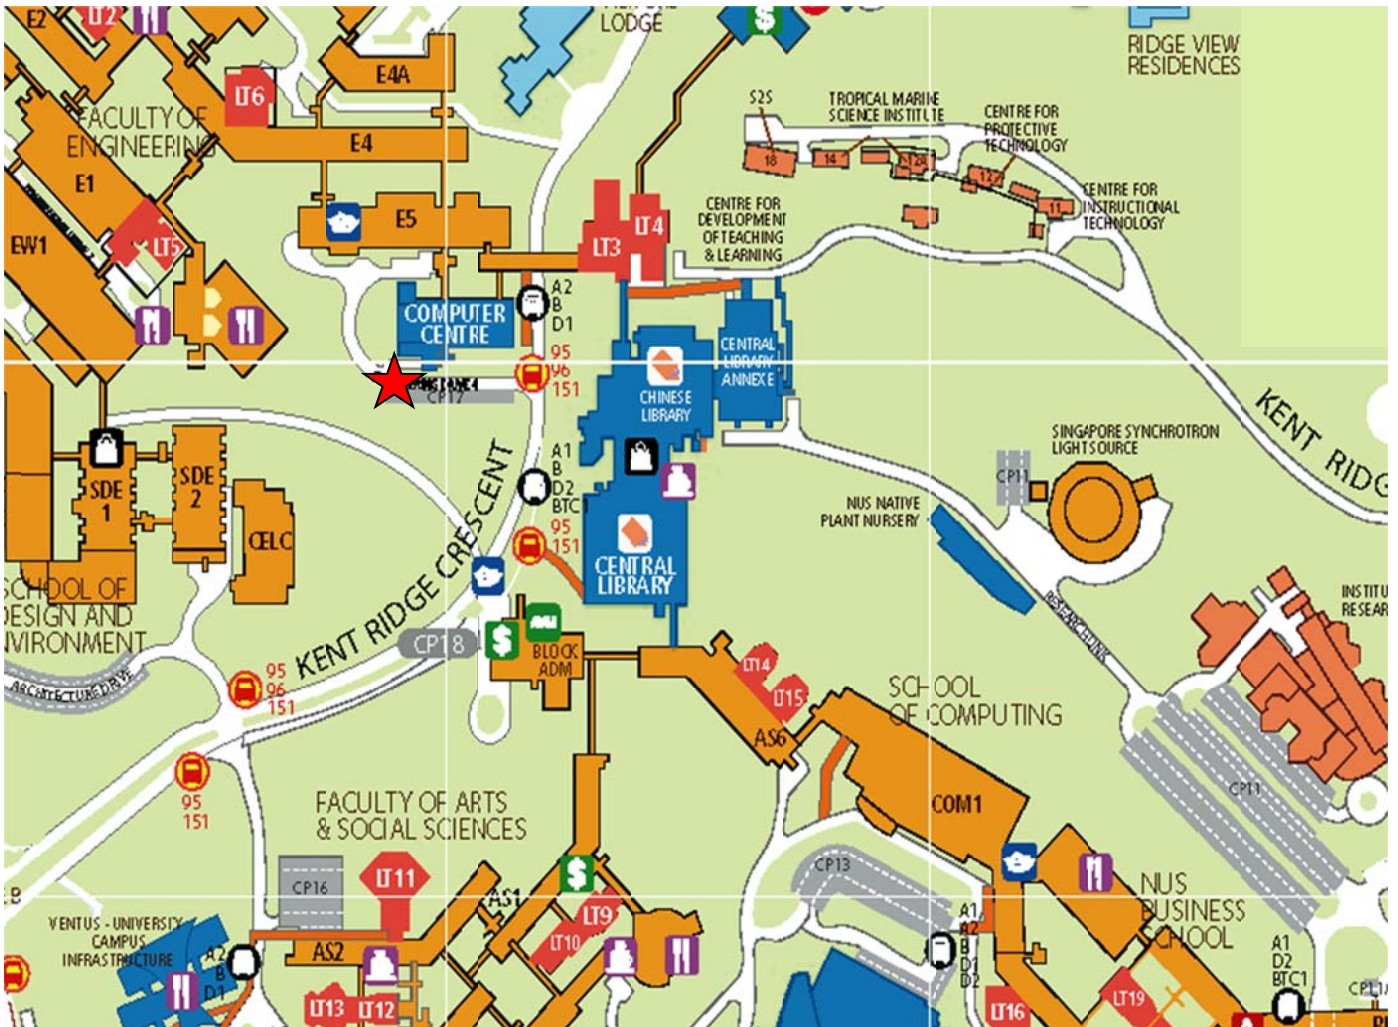

Car Park 9A – Clinical Research Center (MD11)

Car Park 10 (Season) – Block 17

Car Park 10 (Visitor) – Block 17

Car Park 10A – CRISP

Car Park 10B – Prince George's Park Residences

Car Park 10C – Centre for Life Sciences

Car Park 11 – In front of IMRE and SSLS

Car Park 11A – BIZ 2

Car Park 12 – Hon Sui Sen Memorial Library

Car Park 12A – Institute of Systems Science

Car Park 12B – I³

Car Park 13 – COM1

Car Park 14 – Shaw Foundation Building (AS7)

Car Park 15 – In front of Temasek & Eusoff Halls

Car Park 16 – Lecture Theatre 11

Car Park 17 – Computer Centre

Car Park 18 – AS8

Stephen Riady Centre – University Town