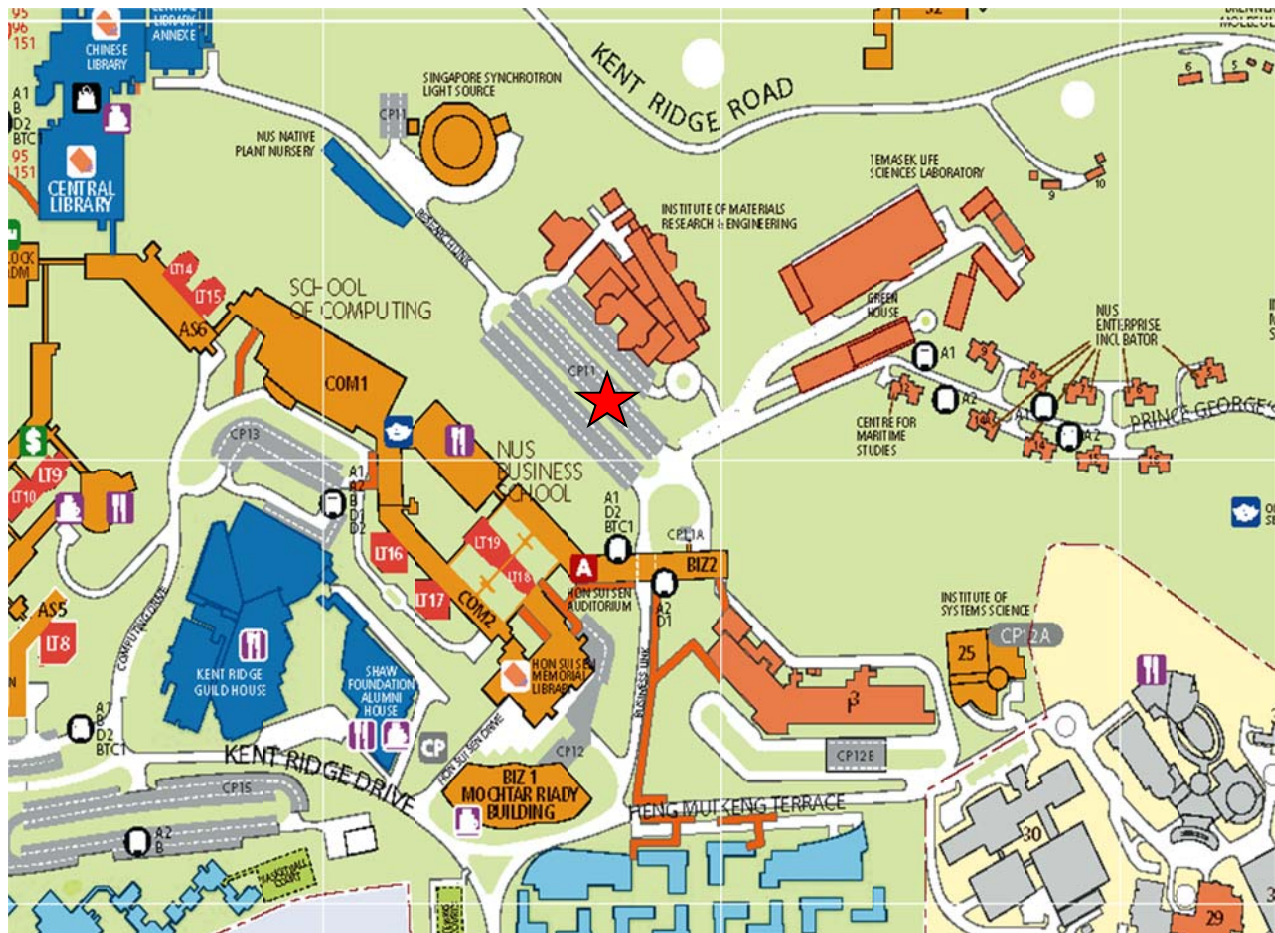

Car Park 9A – Clinical Research Center (MD11)

Car Park 10 (Season) – Block 17

Car Park 10 (Visitor) – Block 17

Car Park 10A – CRISP

Car Park 10B – Prince George's Park Residences

Car Park 10C – Centre for Life Sciences

Car Park 11 – In front of IMRE and SSLS

Car Park 11A – BIZ 2

Car Park 12 – Hon Sui Sen Memorial Library

Car Park 12A – Institute of Systems Science

Car Park 12B – I³

Car Park 13 – COM1

Car Park 14 – Shaw Foundation Building (AS7)

Car Park 15 – In front of Temasek & Eusoff Halls

Car Park 16 – Lecture Theatre 11

Car Park 17 – Computer Centre

Car Park 18 – AS8

Stephen Riady Centre – University Town