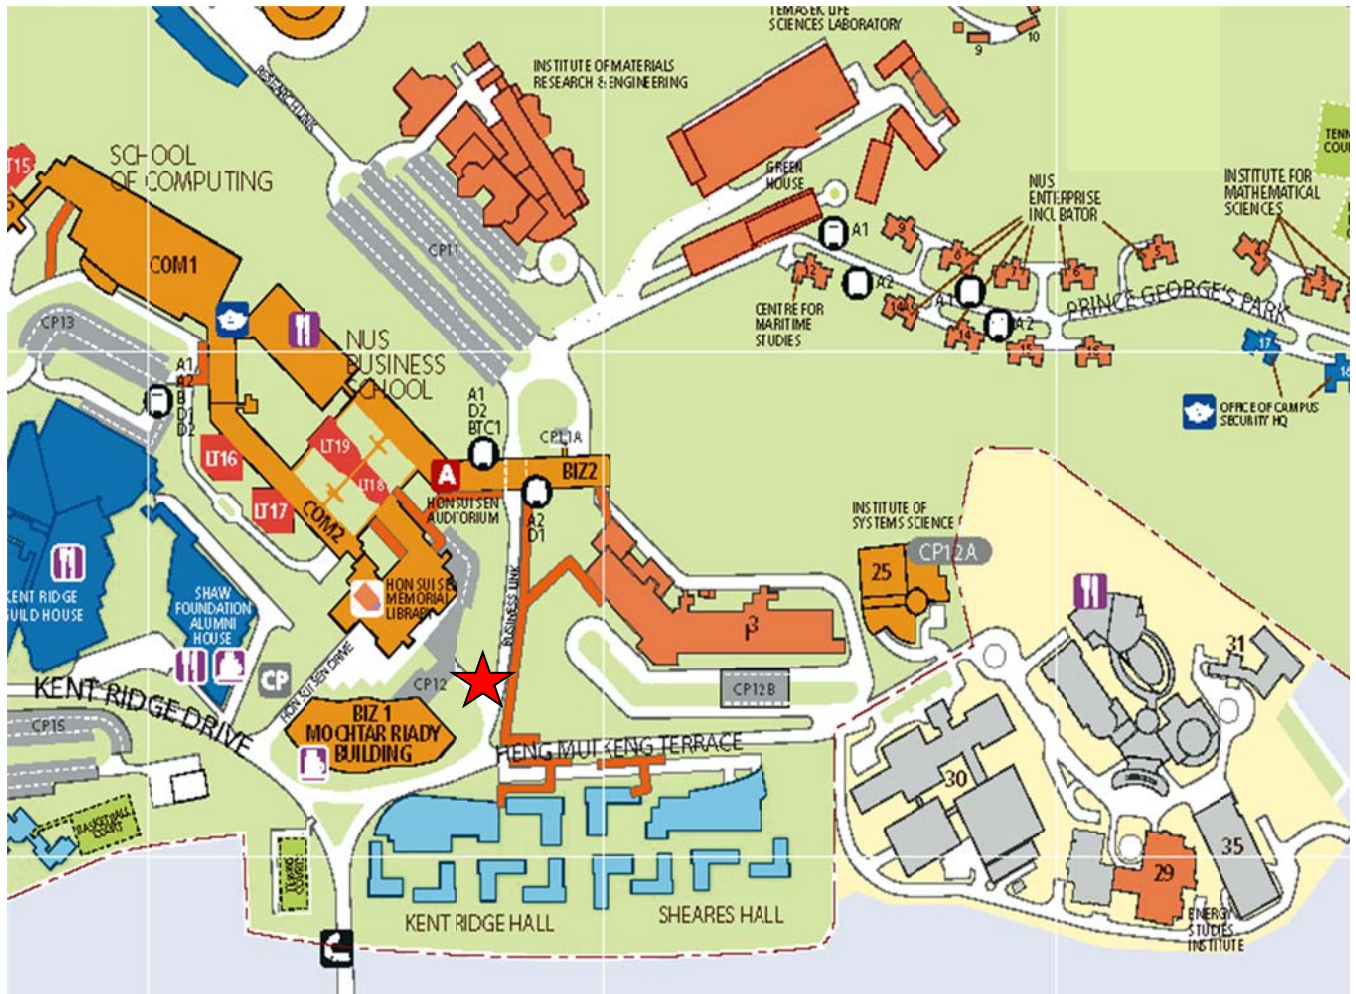

Car Park 9A – Clinical Research Center (MD11)

Car Park 10 (Season) – Block 17

Car Park 10 (Visitor) – Block 17

Car Park 10A – CRISP

Car Park 10B – Prince George's Park Residences

Car Park 10C – Centre for Life Sciences

Car Park 11 – In front of IMRE and SSLS

Car Park 11A – BIZ 2

Car Park 12 – Hon Sui Sen Memorial Library

Car Park 12A – Institute of Systems Science

Car Park 12B – I³

Car Park 13 – COM1

Car Park 14 – Shaw Foundation Building (AS7)

Car Park 15 – In front of Temasek & Eusoff Halls

Car Park 16 – Lecture Theatre 11

Car Park 17 – Computer Centre

Car Park 18 – AS8

Stephen Riady Centre – University Town